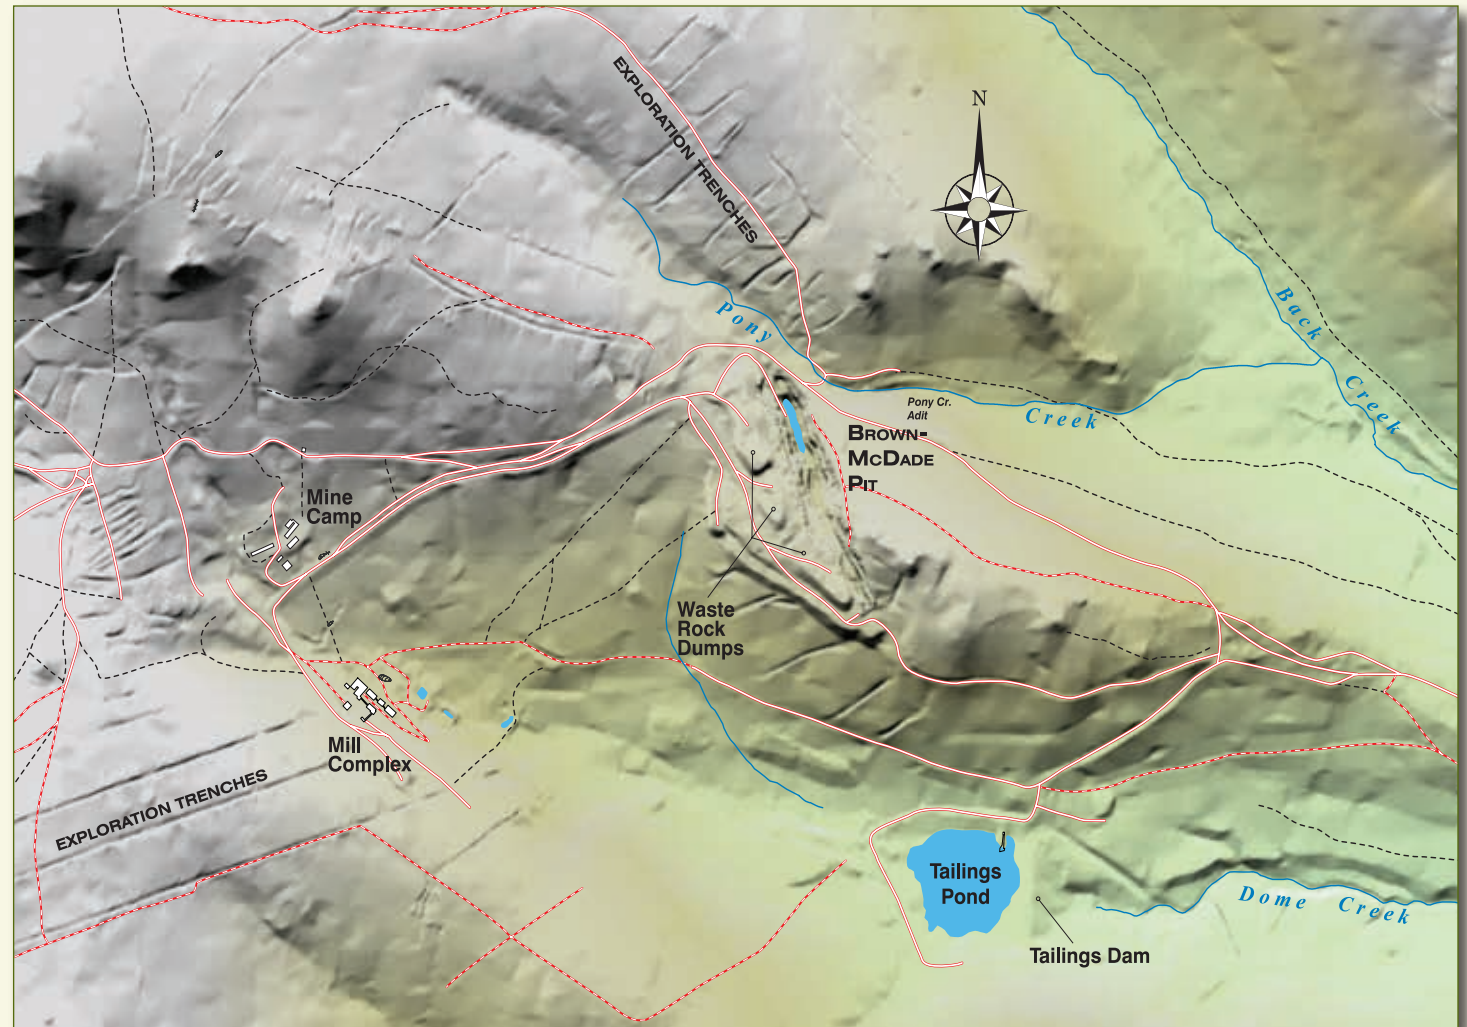

ABANDONED MINES

Mount Nansen

CONTACT INFORMATION

Tel: (867) 393-7429

Fax: (867) 456-6780

yukonabandonedmines@gov.yk.ca

www.emr.gov.yk.ca/typeii/

LEGEND			
	Buildings		Mine Road
	Main Road		Trail