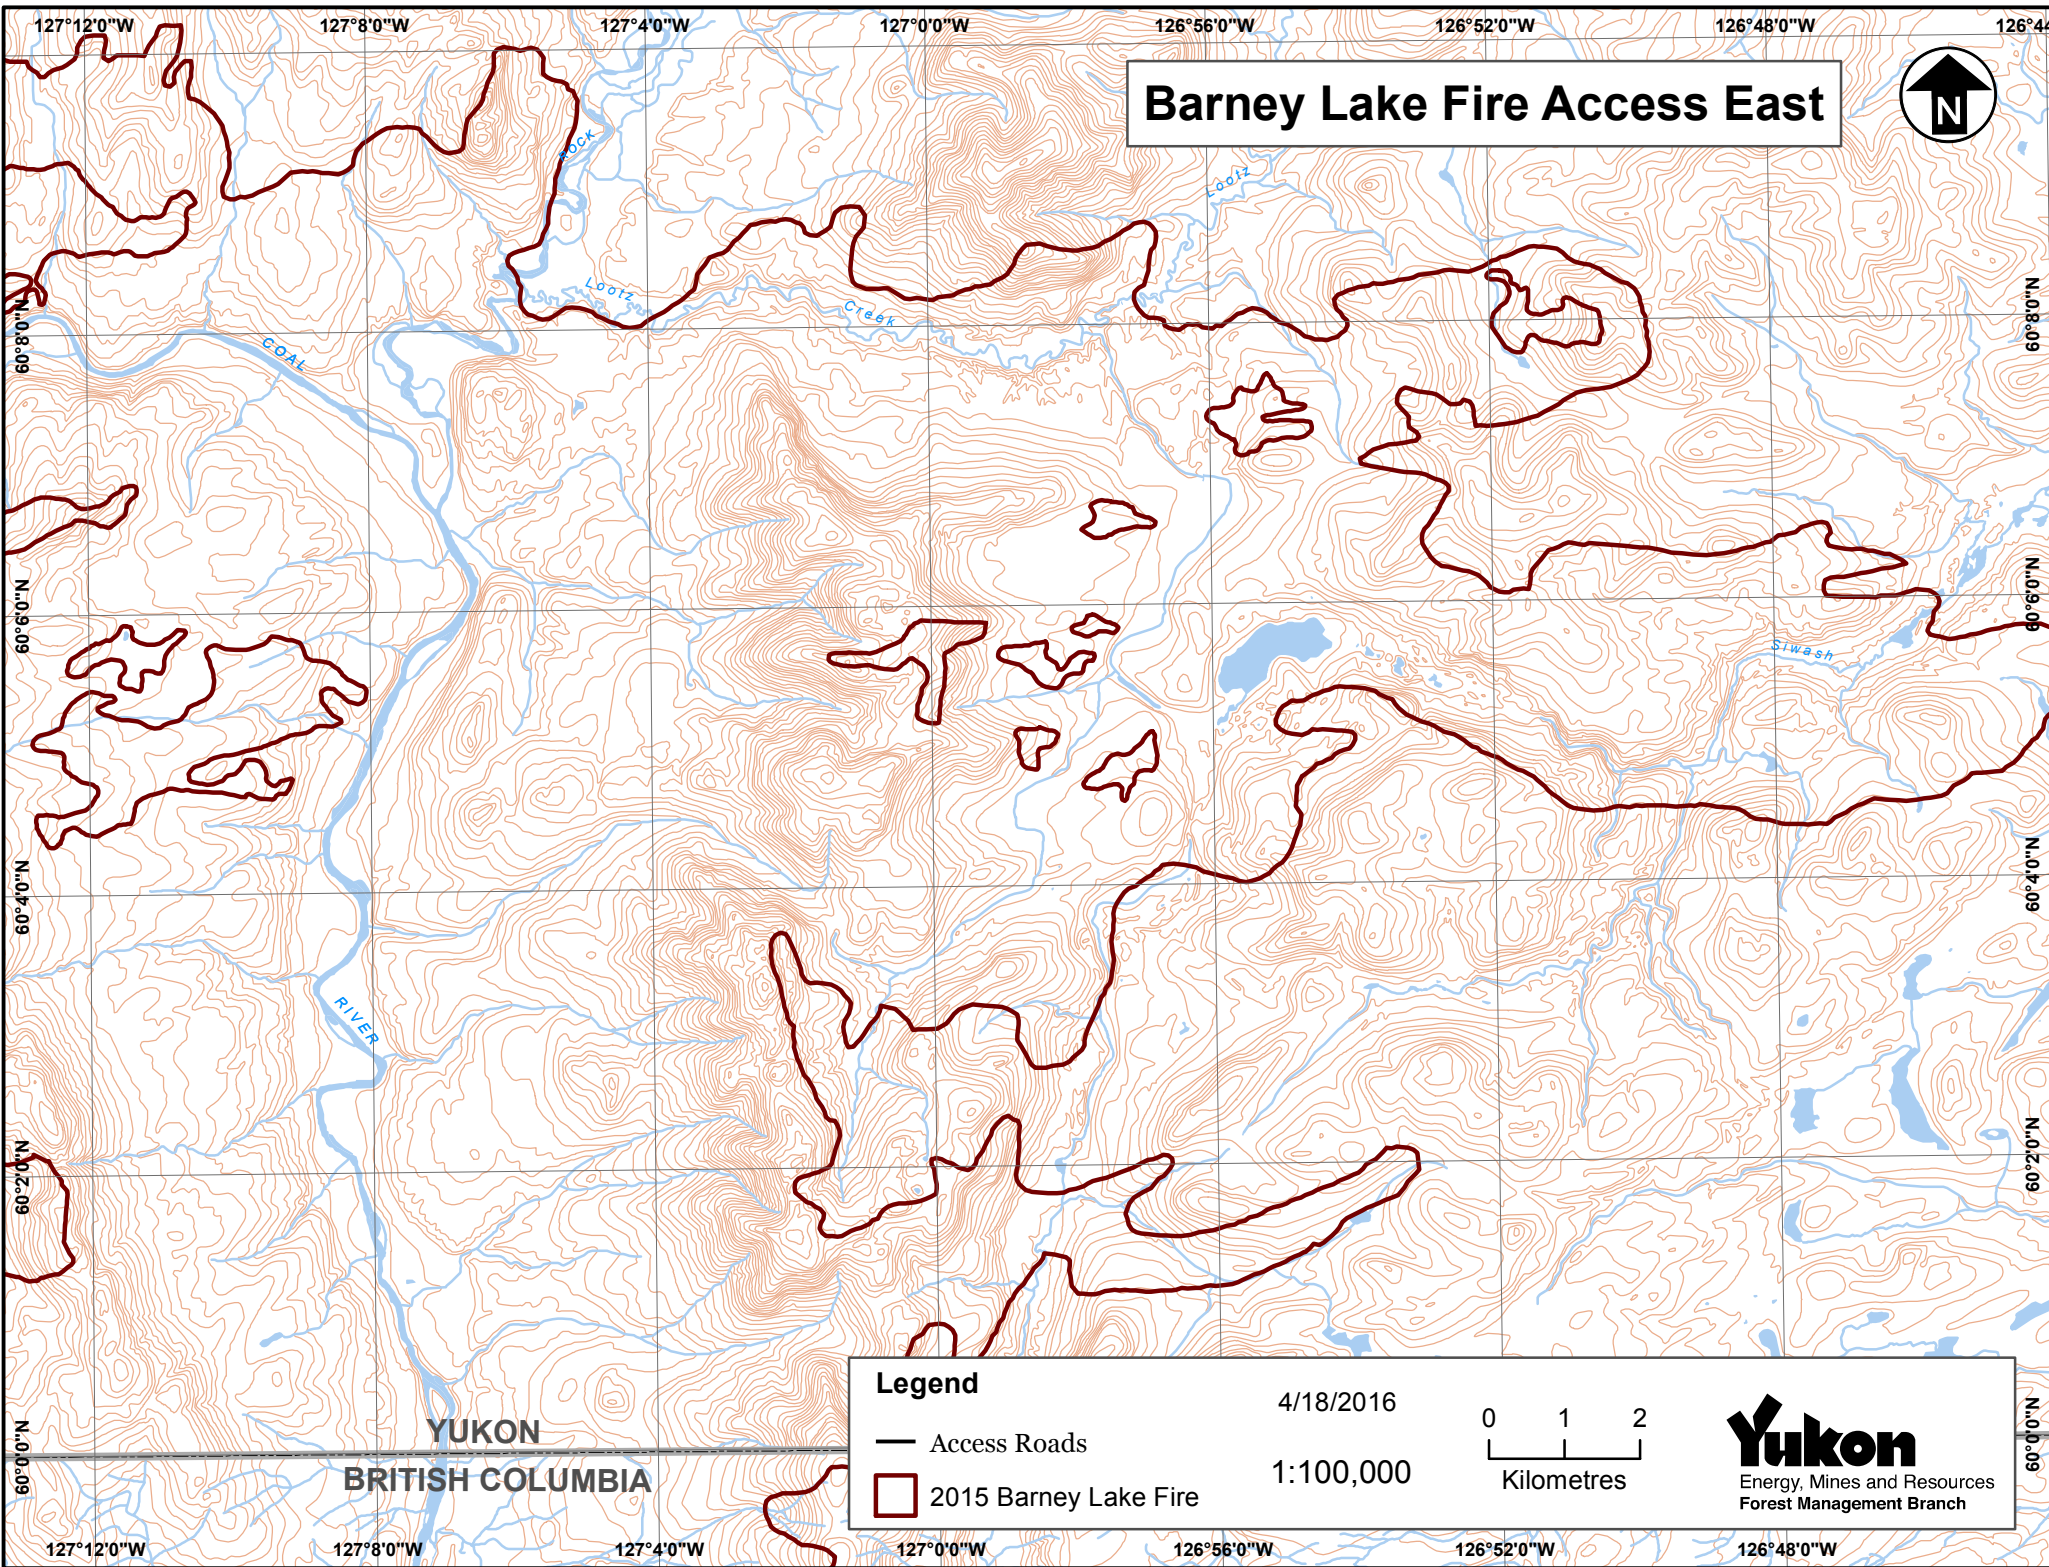

Barney Lake Fire Access East

Legend	4/18/2016	0 1 2	
— Access Roads	1:100,000	Kilometres	
▭ 2015 Barney Lake Fire			