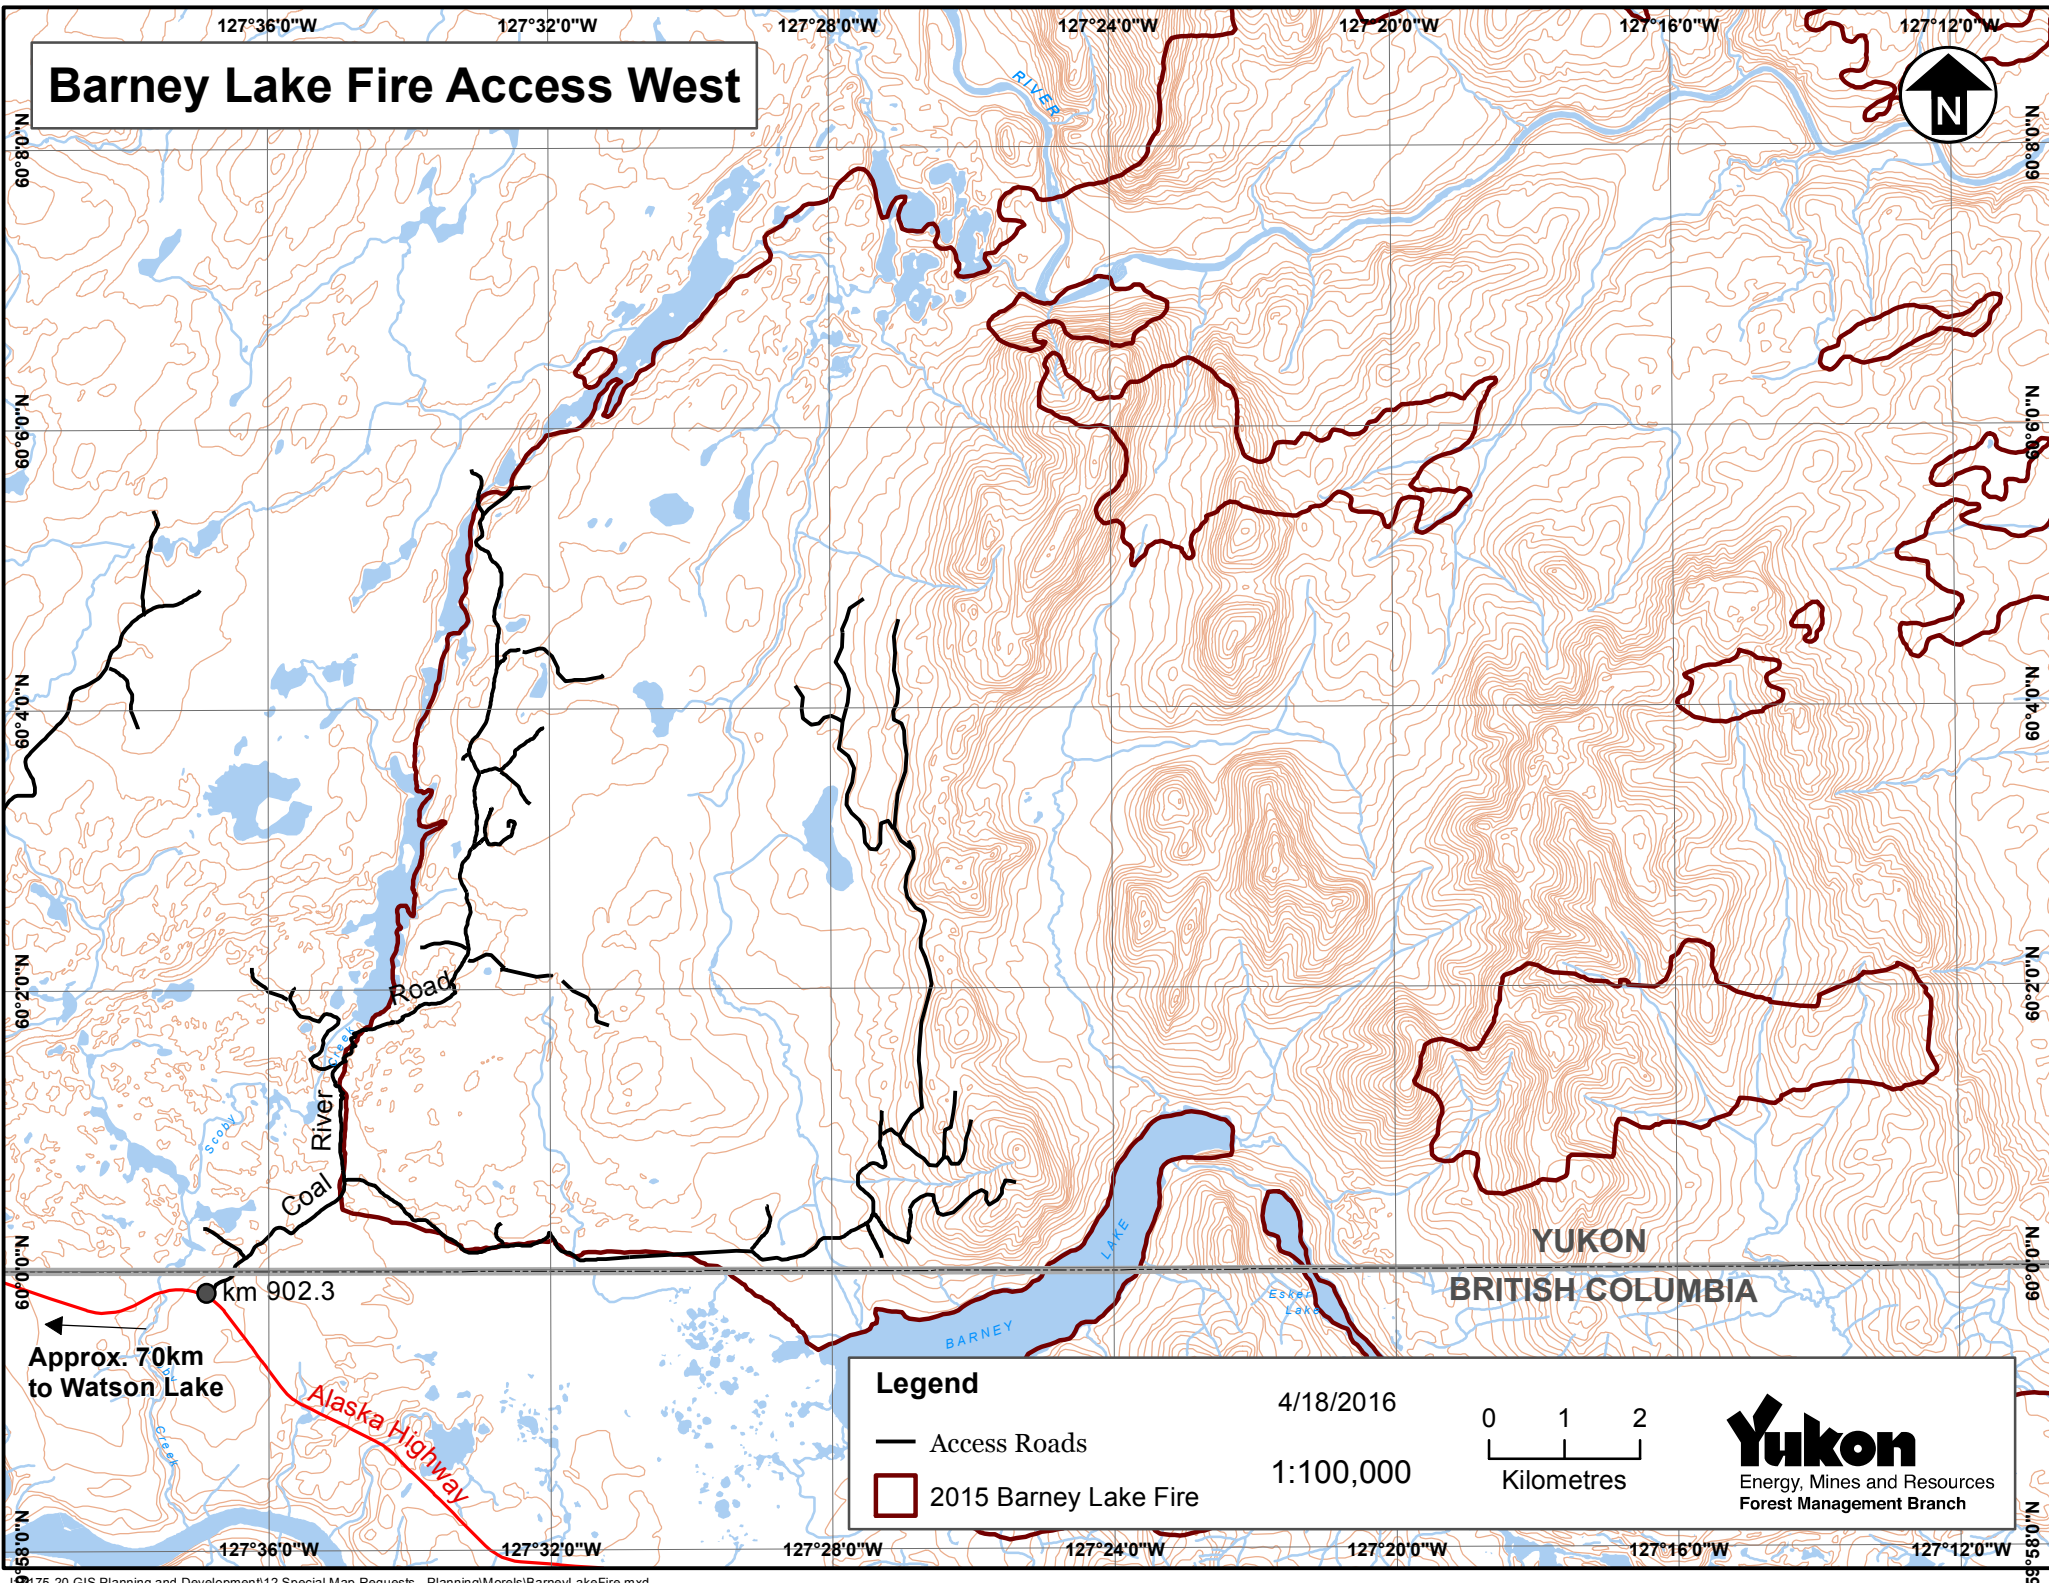

Barney Lake Fire Access West

km 902.3
←
Approx. 70km
to Watson Lake

Legend	4/18/2016	0 1 2	Yukon Energy, Mines and Resources Forest Management Branch
— Access Roads	1:100,000	Kilometres	
□ 2015 Barney Lake Fire			