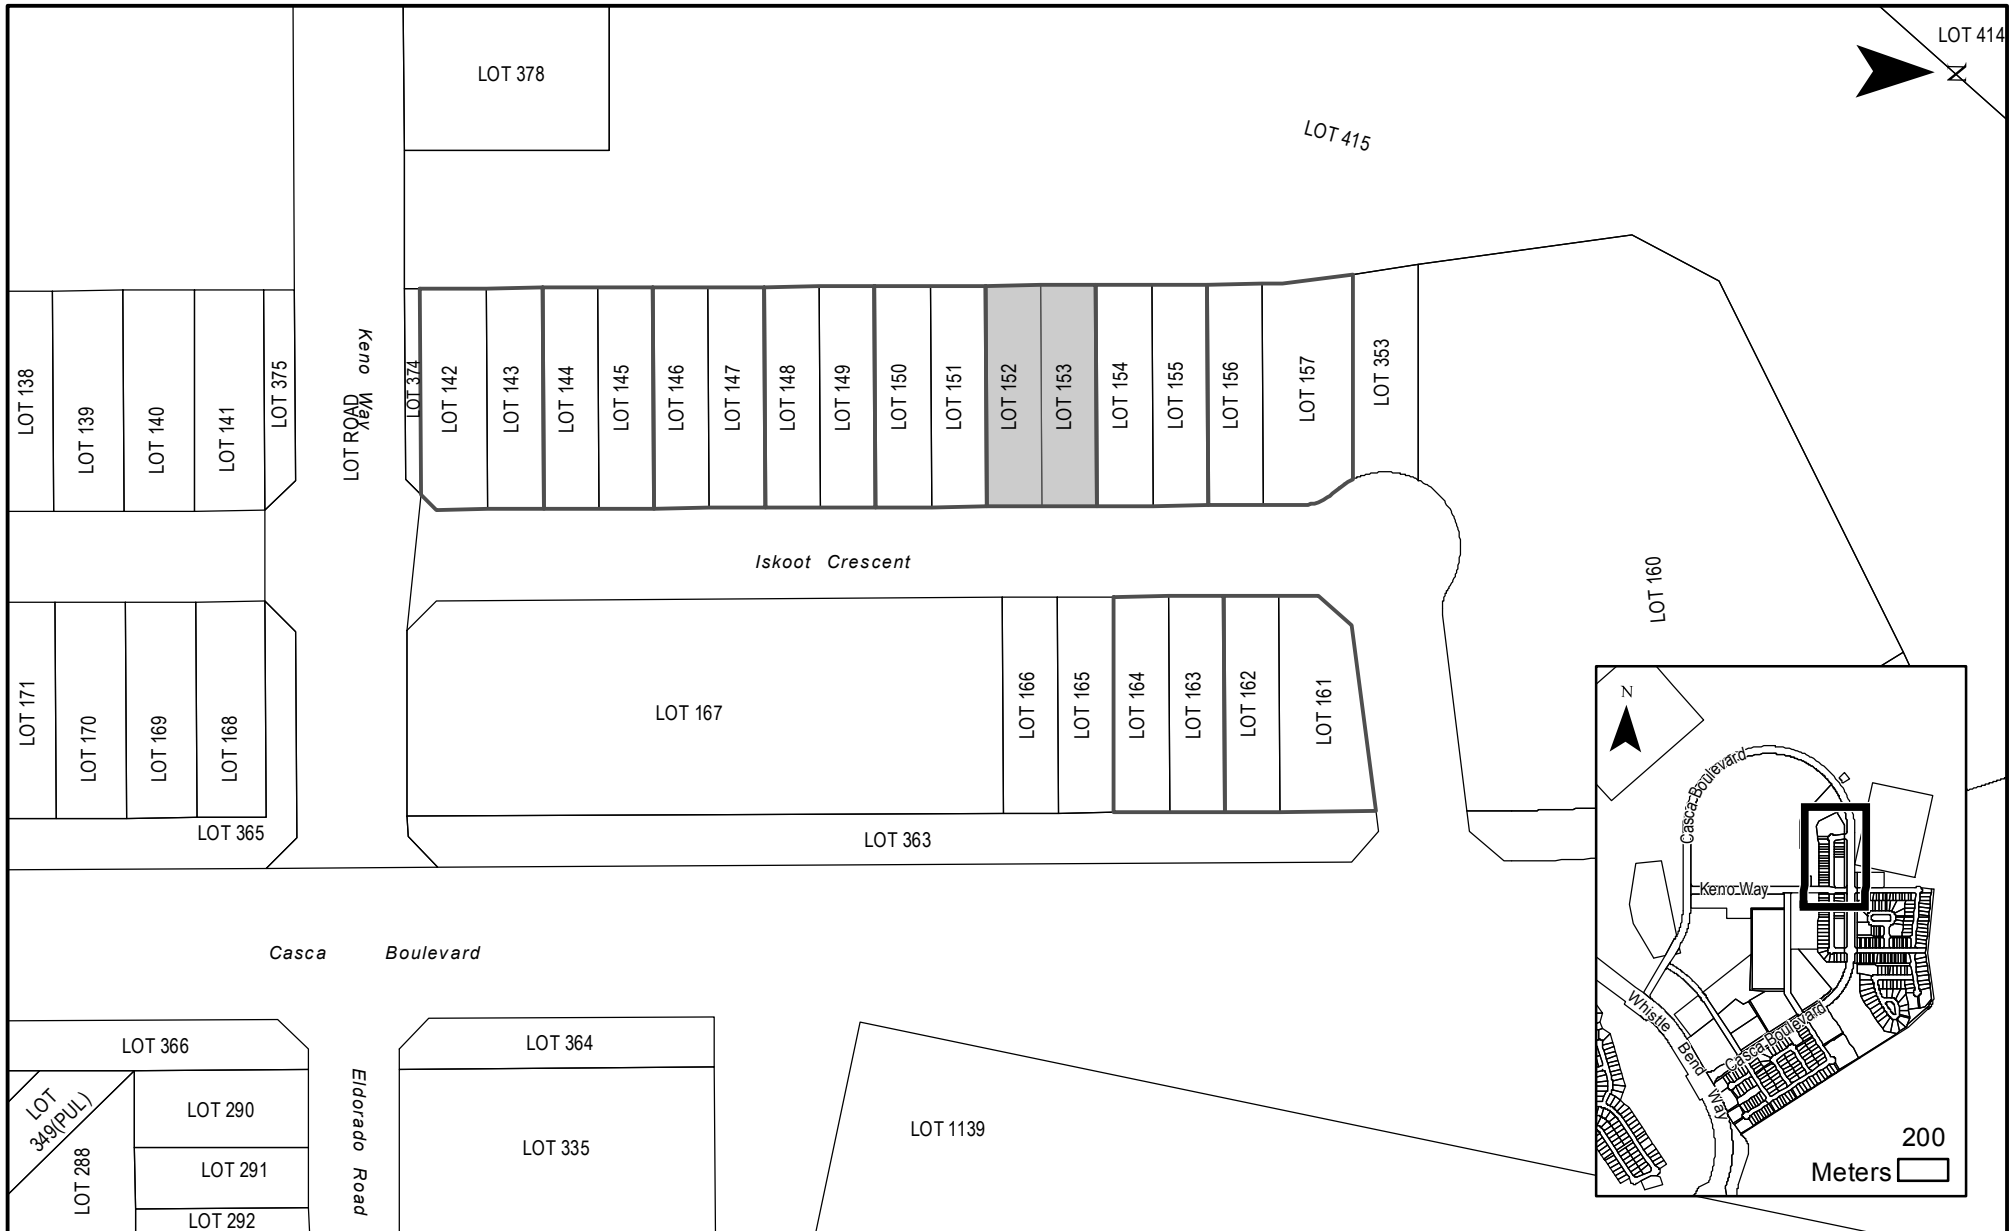

# Lots Available\* as of April 10, 2017

# Whitehorse, Yukon Territory

Available Lots

**WHISTLEBEND PHASE 2B SUBDIVISION**  
**LAND TYPE: Duplex**

\*Lot Availability subject to change. Map updated only as required.

The lots indicated here are only a graphical representation. For details regarding configuration, dimensions & size, please refer to the official legal survey plans.