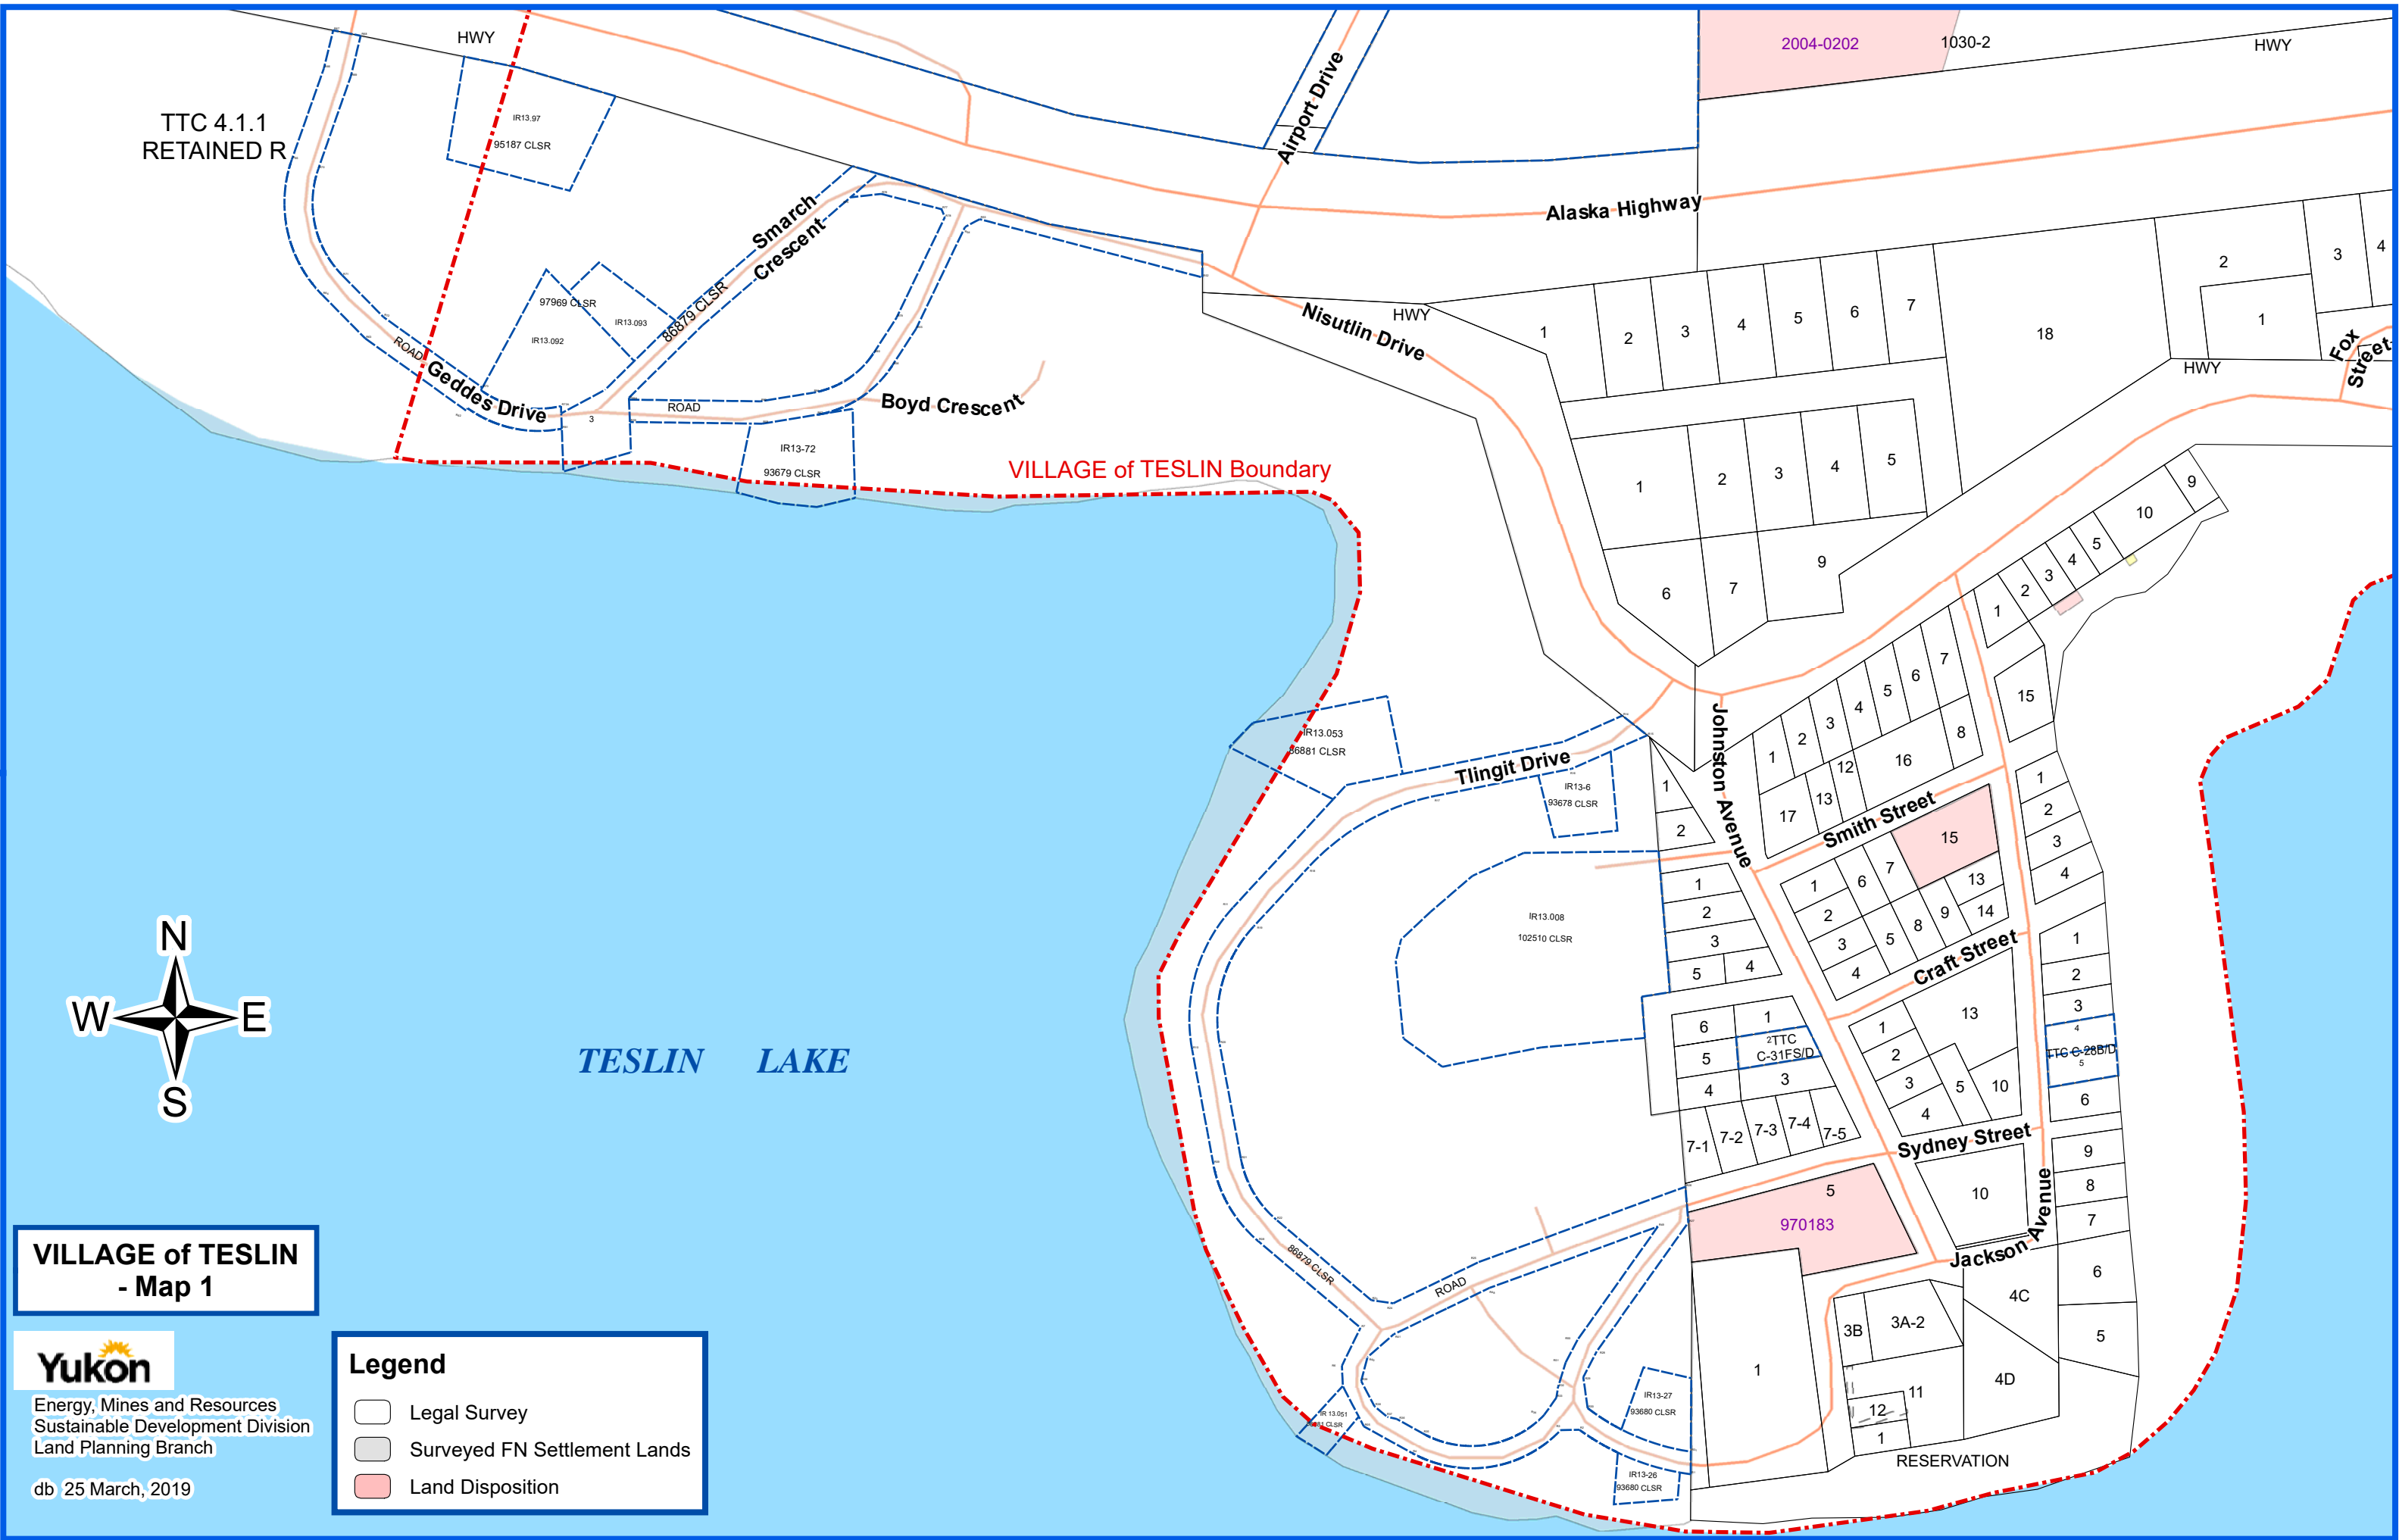

Map 2

Map 3

Map 4

Map 1

**VILLAGE of TESLIN
Map Index**

- Legend**
- Legal Survey
 - Surveyed FN Settlement Lands
 - Land Disposition
 - License

TTC 4.1.1
RETAINED R

2004-0202 1030-2

VILLAGE of TESLIN Boundary

TESLIN LAKE

**VILLAGE of TESLIN
- Map 1**

Yukon
Energy, Mines and Resources
Sustainable Development Division
Land Planning Branch
db 25 March, 2019

Legend

- Legal Survey
- Surveyed FN Settlement Lands
- Land Disposition

**VILLAGE of TESLIN
- Map 2**

Legend

- Legal Survey
- Surveyed FN Settlement Lands
- Land Disposition

Yukon
Energy, Mines and Resources
Sustainable Development Division
Land Planning Branch

db 25 March, 2019