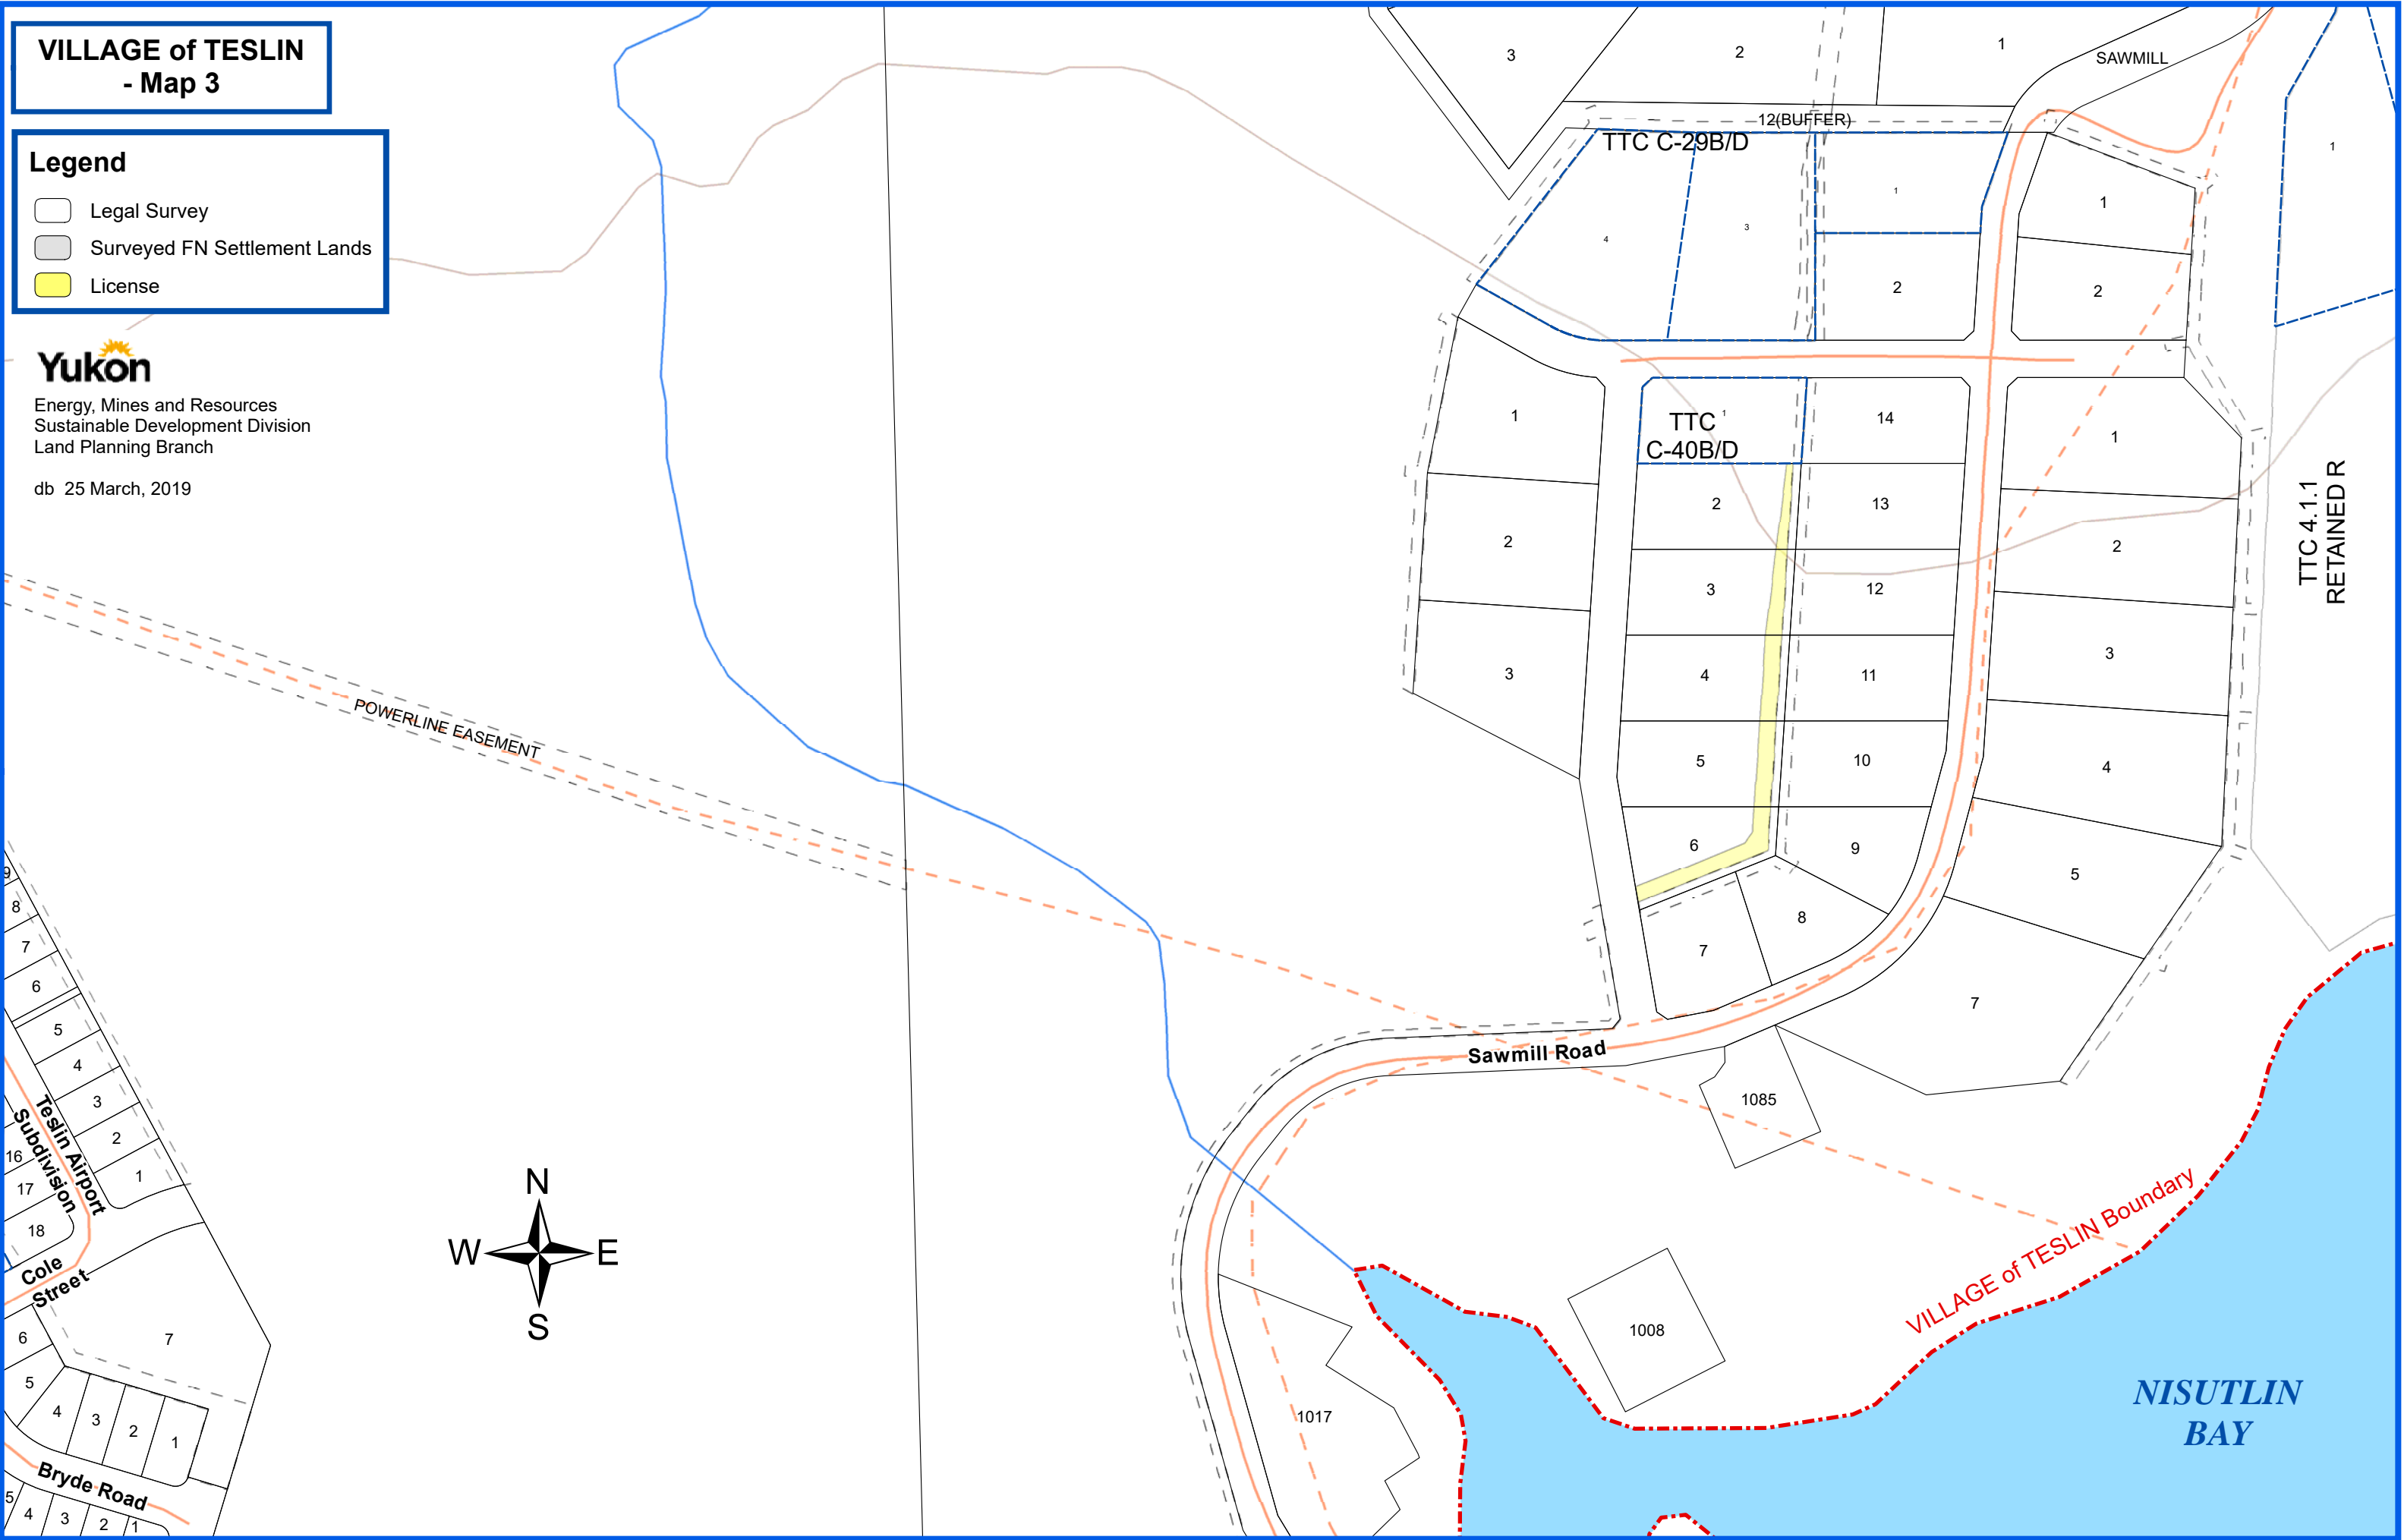

VILLAGE of TESLIN
- Map 3

Legend

-  Legal Survey
-  Surveyed FN Settlement Lands
-  License

Energy, Mines and Resources
Sustainable Development Division
Land Planning Branch

db 25 March, 2019

**NISUTLIN
BAY**