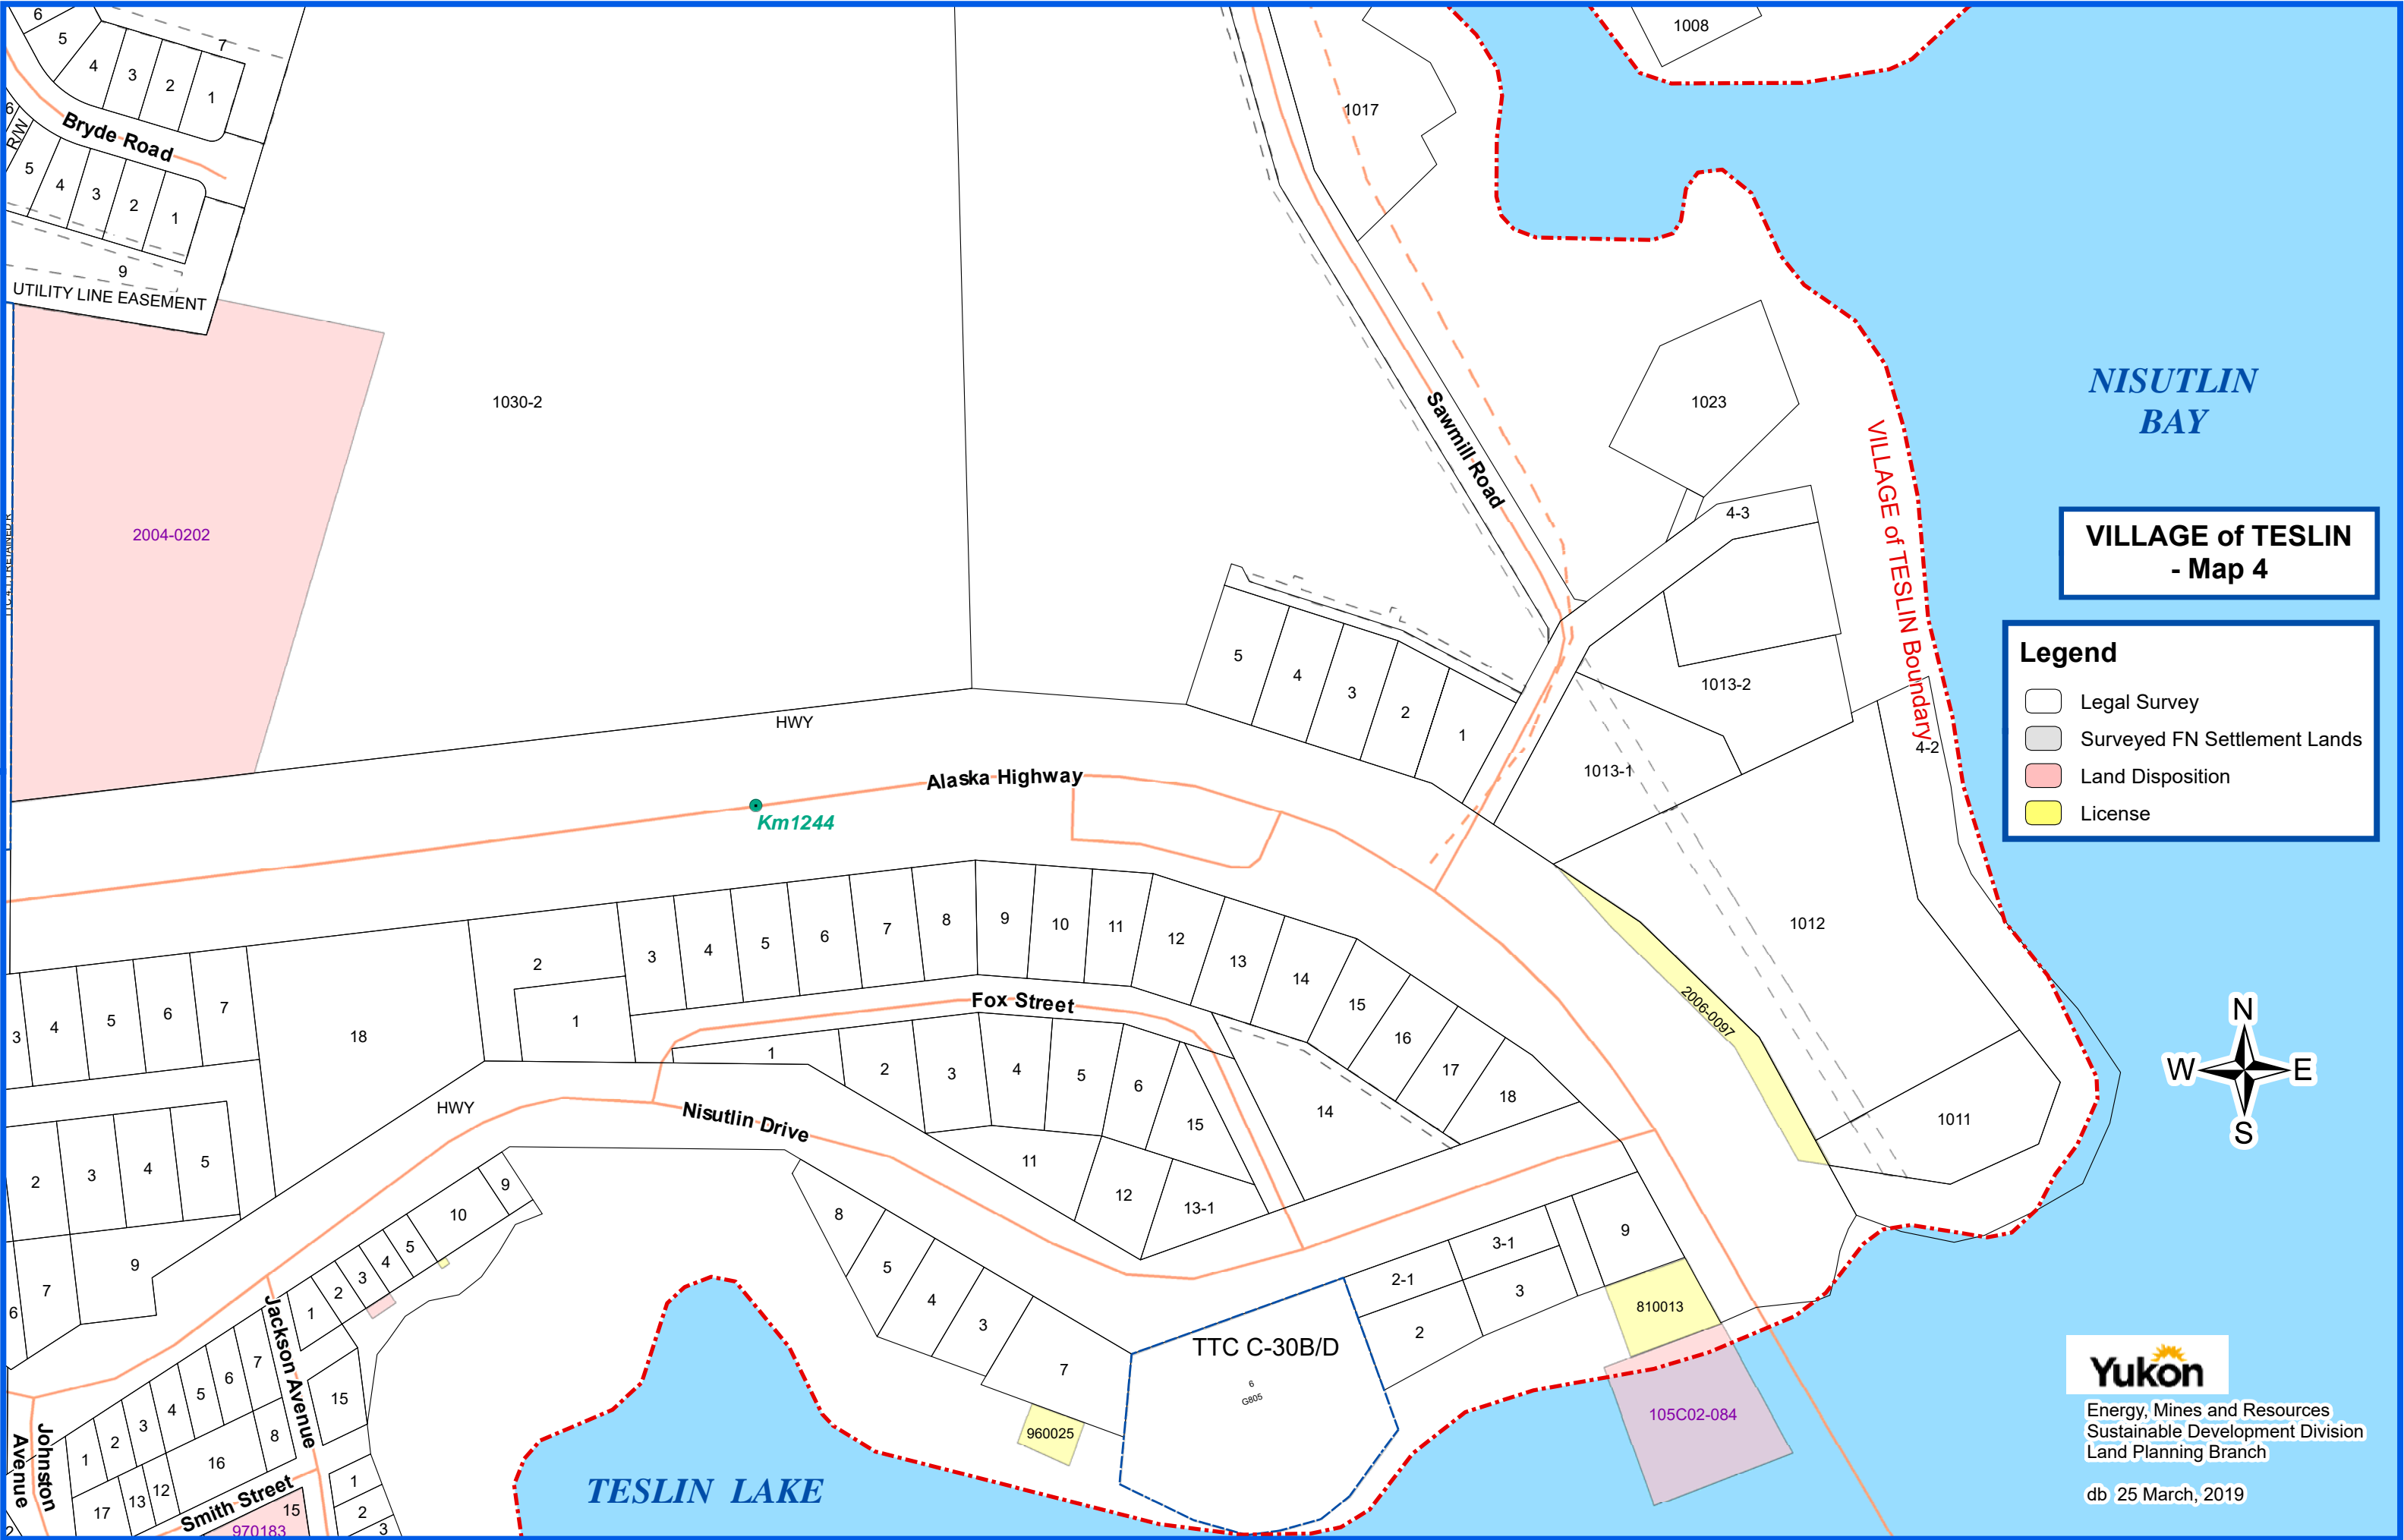

VILLAGE of TESLIN
- Map 3

Legend

-  Legal Survey
-  Surveyed FN Settlement Lands
-  License

Energy, Mines and Resources
Sustainable Development Division
Land Planning Branch

db 25 March, 2019

**NISUTLIN
BAY**