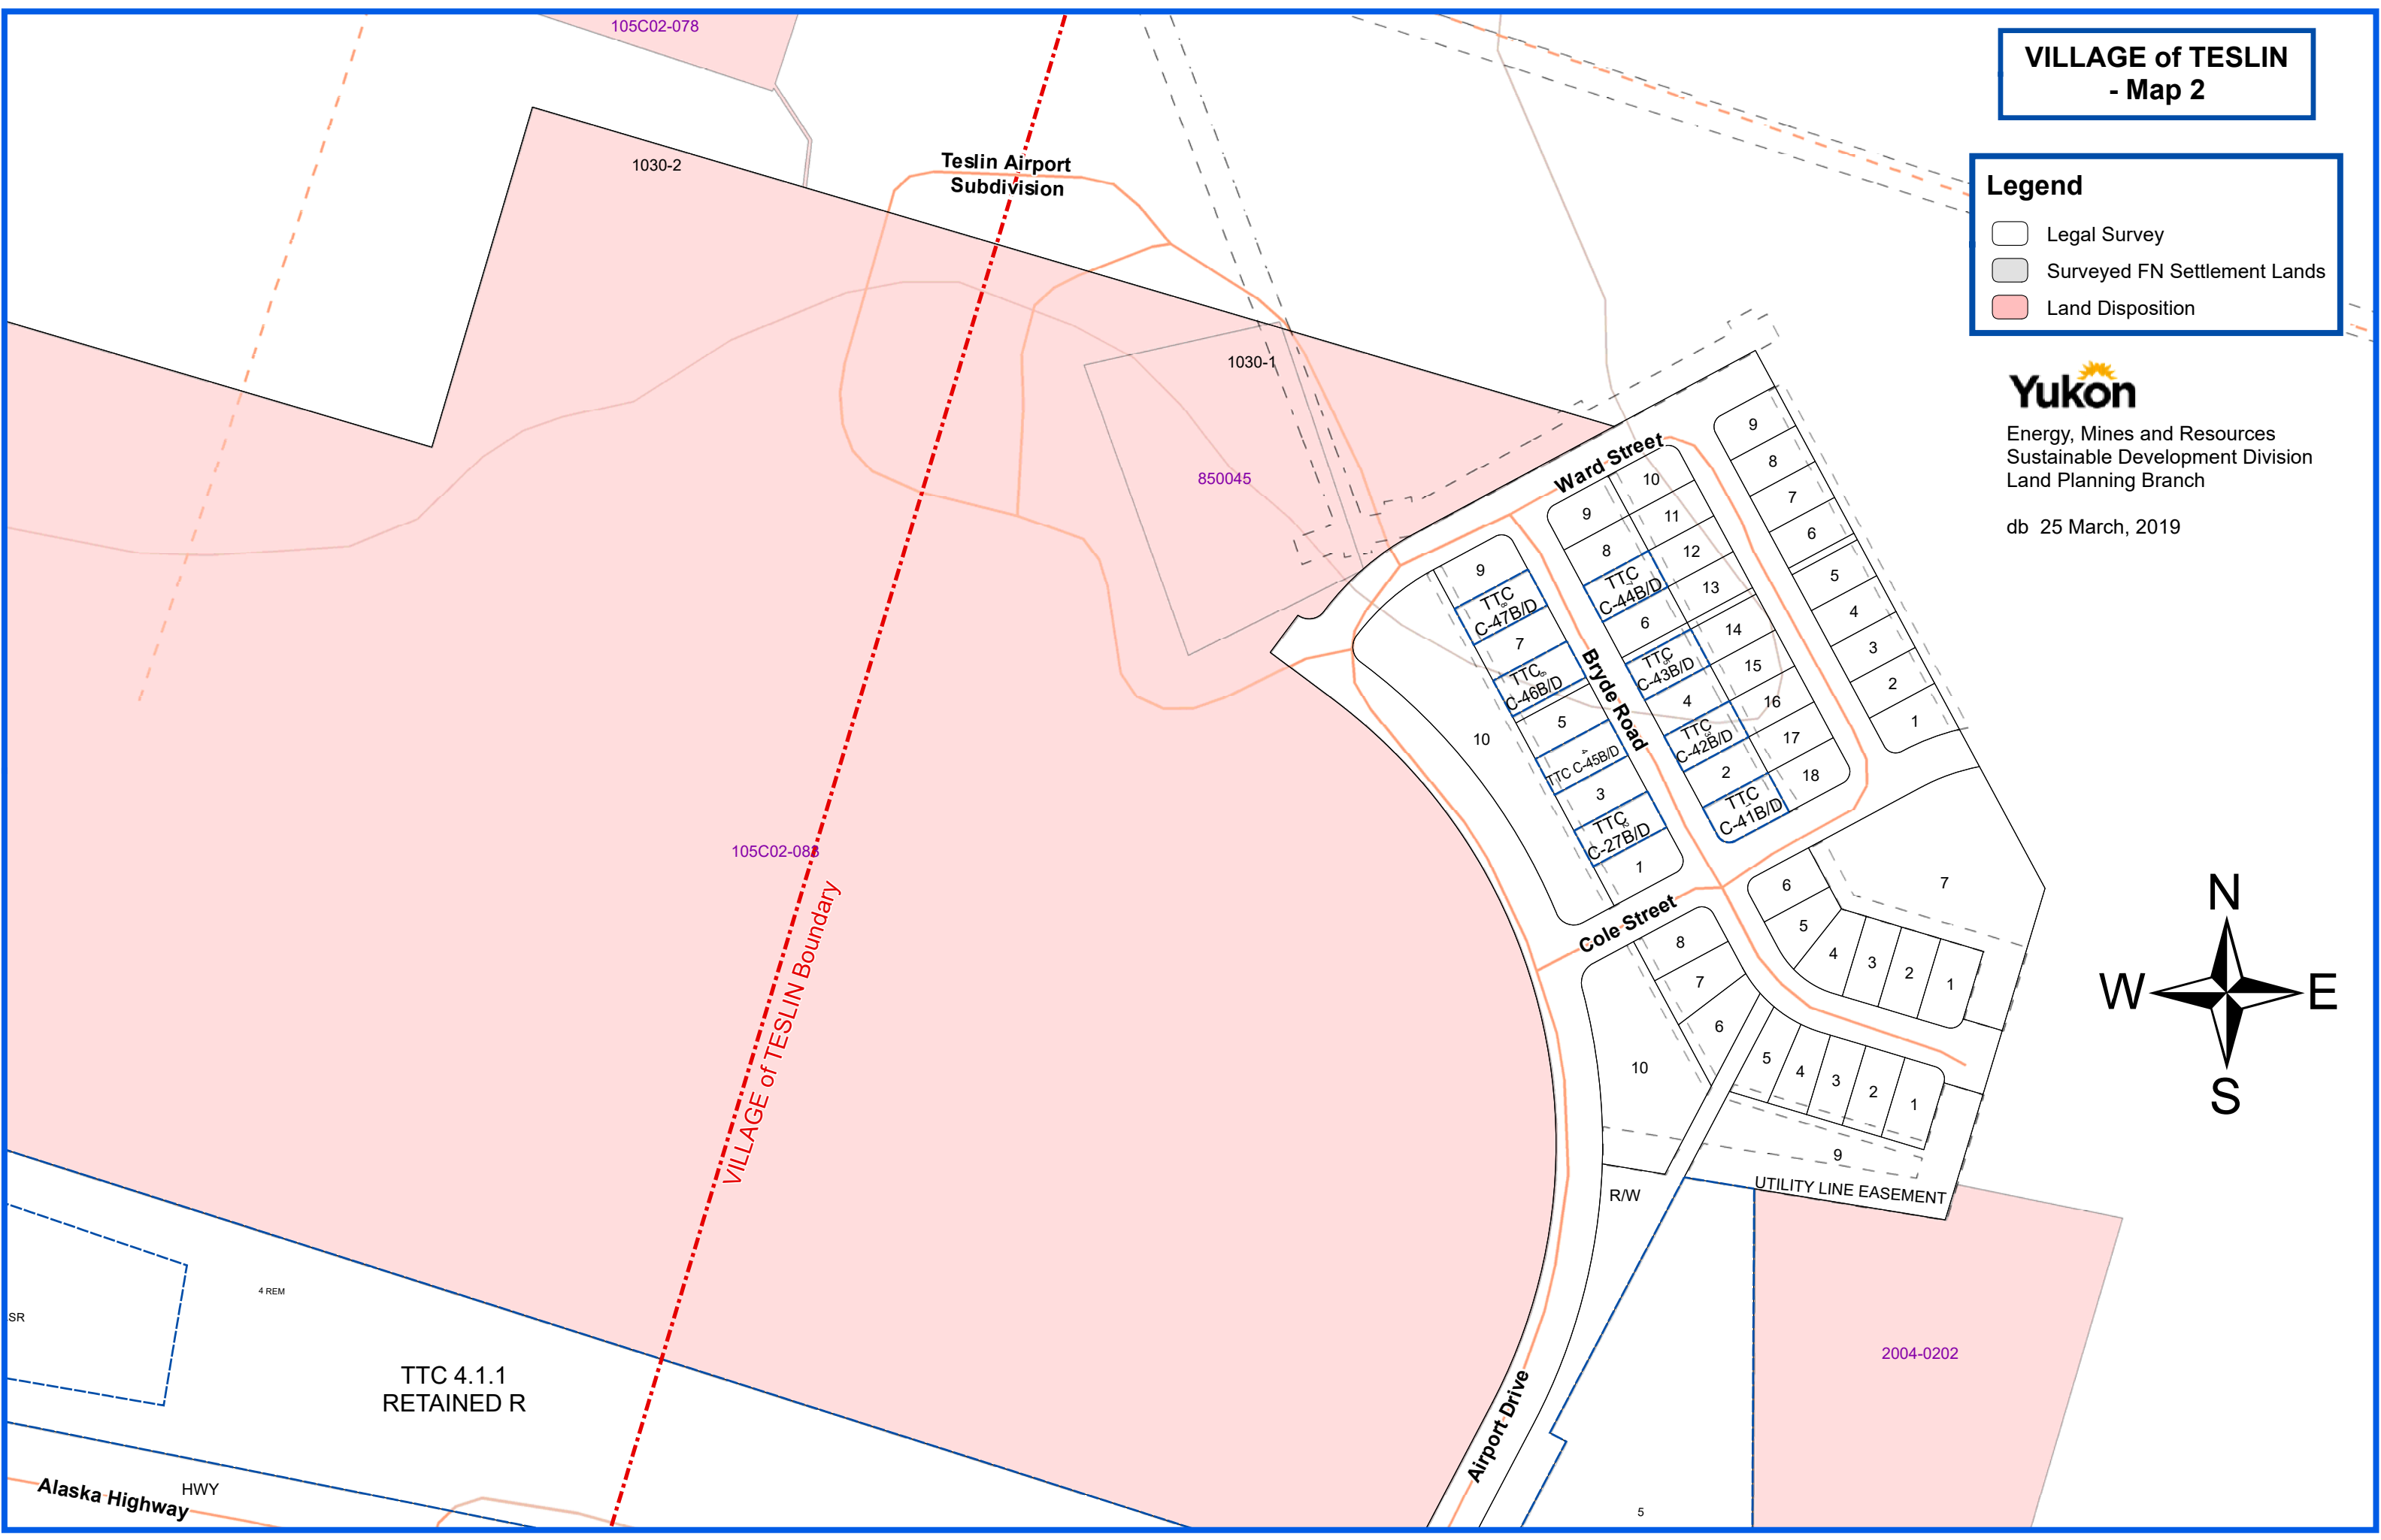

Map 2

Map 3

Map 4

Map 1

**VILLAGE of TESLIN
Map Index**

- Legend**
- Legal Survey
 - Surveyed FN Settlement Lands
 - Land Disposition
 - License

TTC 4.1.1
RETAINED R

2004-0202 1030-2

VILLAGE of TESLIN Boundary

TESLIN LAKE

**VILLAGE of TESLIN
- Map 1**

Yukon
Energy, Mines and Resources
Sustainable Development Division
Land Planning Branch
db 25 March, 2019

Legend

- Legal Survey
- Surveyed FN Settlement Lands
- Land Disposition

**VILLAGE of TESLIN
- Map 2**

Legend

- Legal Survey
- Surveyed FN Settlement Lands
- Land Disposition

Yukon
Energy, Mines and Resources
Sustainable Development Division
Land Planning Branch

db 25 March, 2019