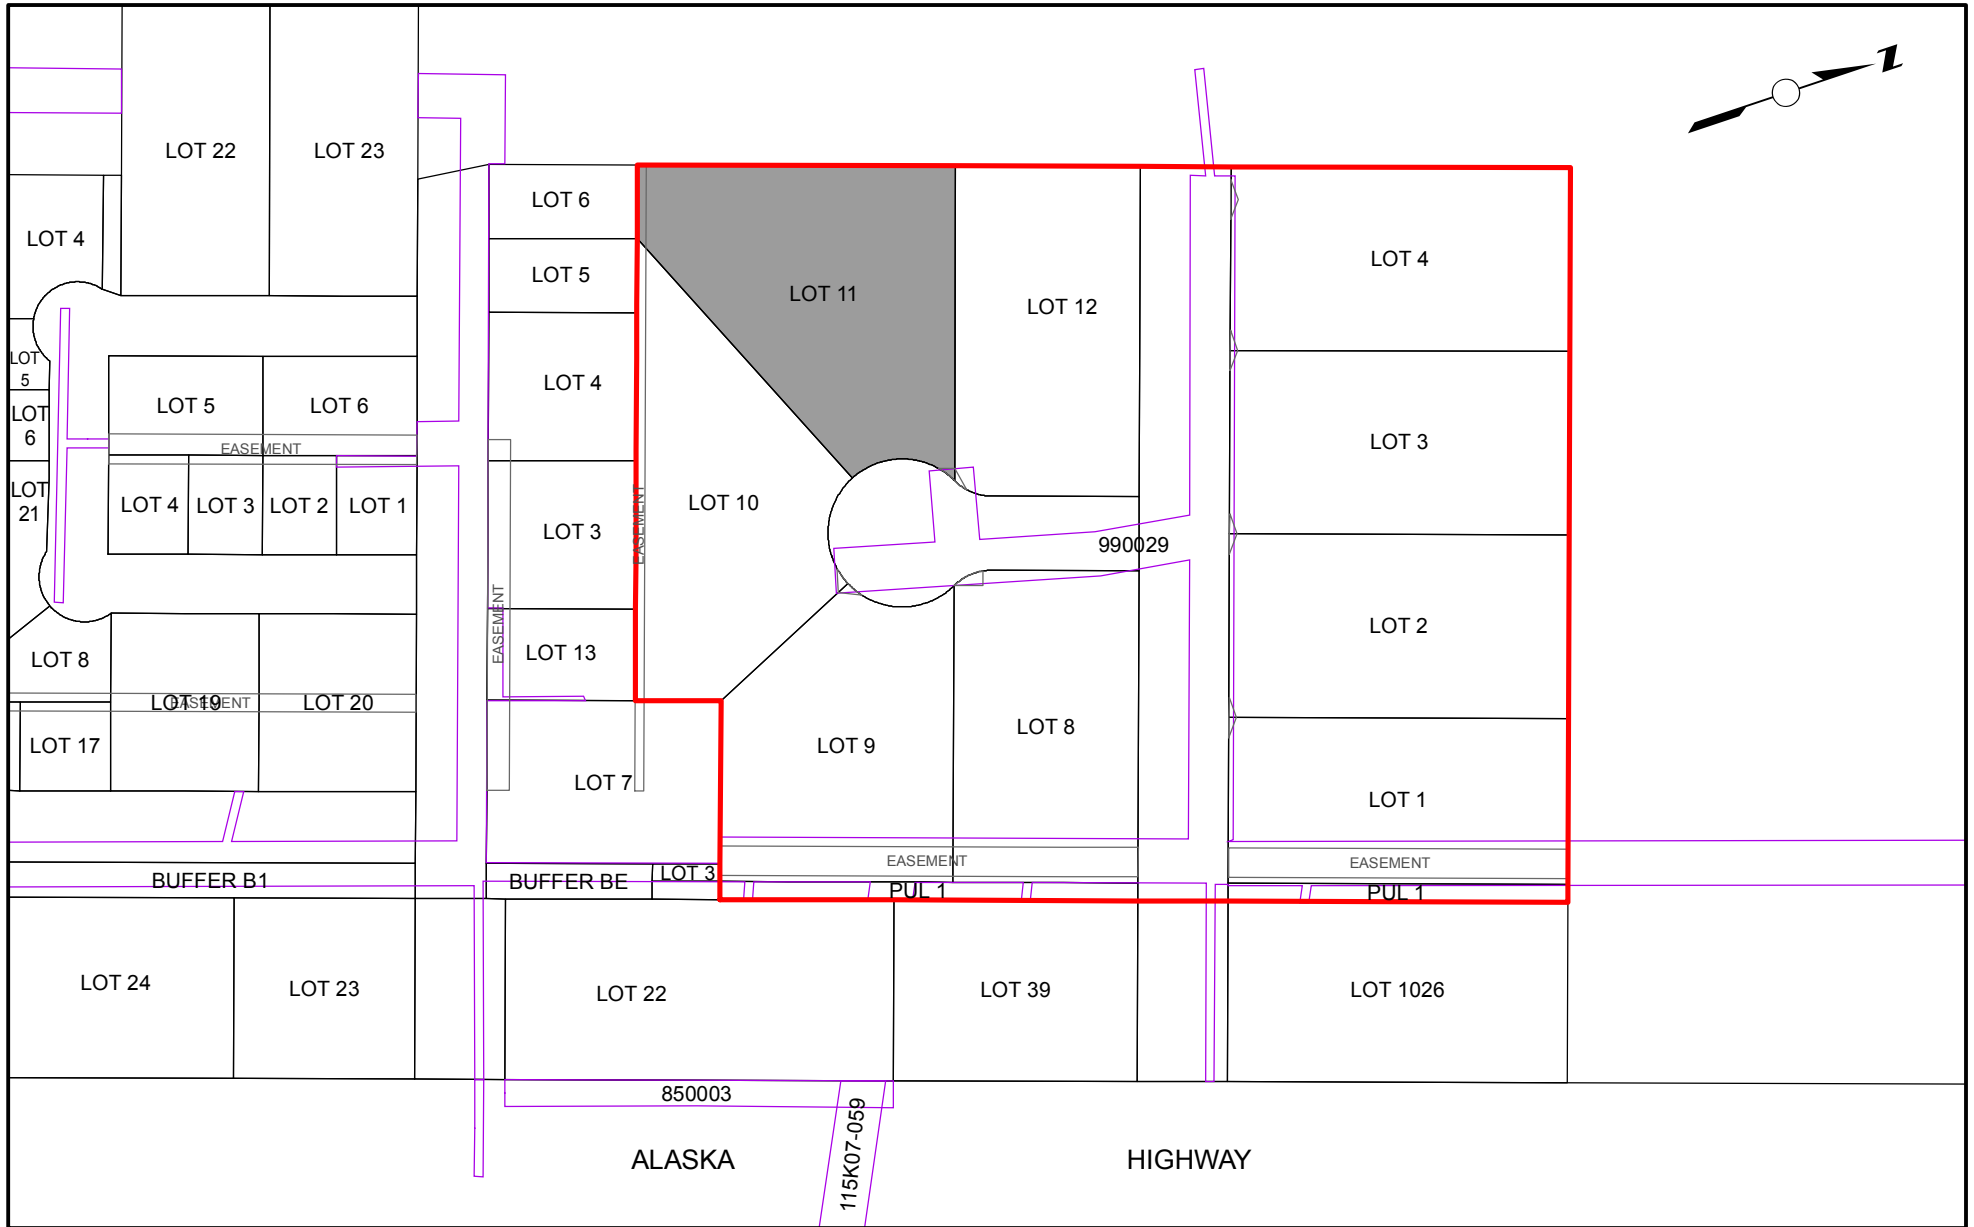

Lots Available*

Beaver Creek, Yukon Territory

- Available Lots
- LTO 96-22

LAND TYPE: Residential

*Lot Availability subject to change.
Map updated only as required. Last updated: June 30, 2009

The lots indicated here are only a graphical representation. For details regarding configuration, dimensions & size, please refer to the official legal survey plans.