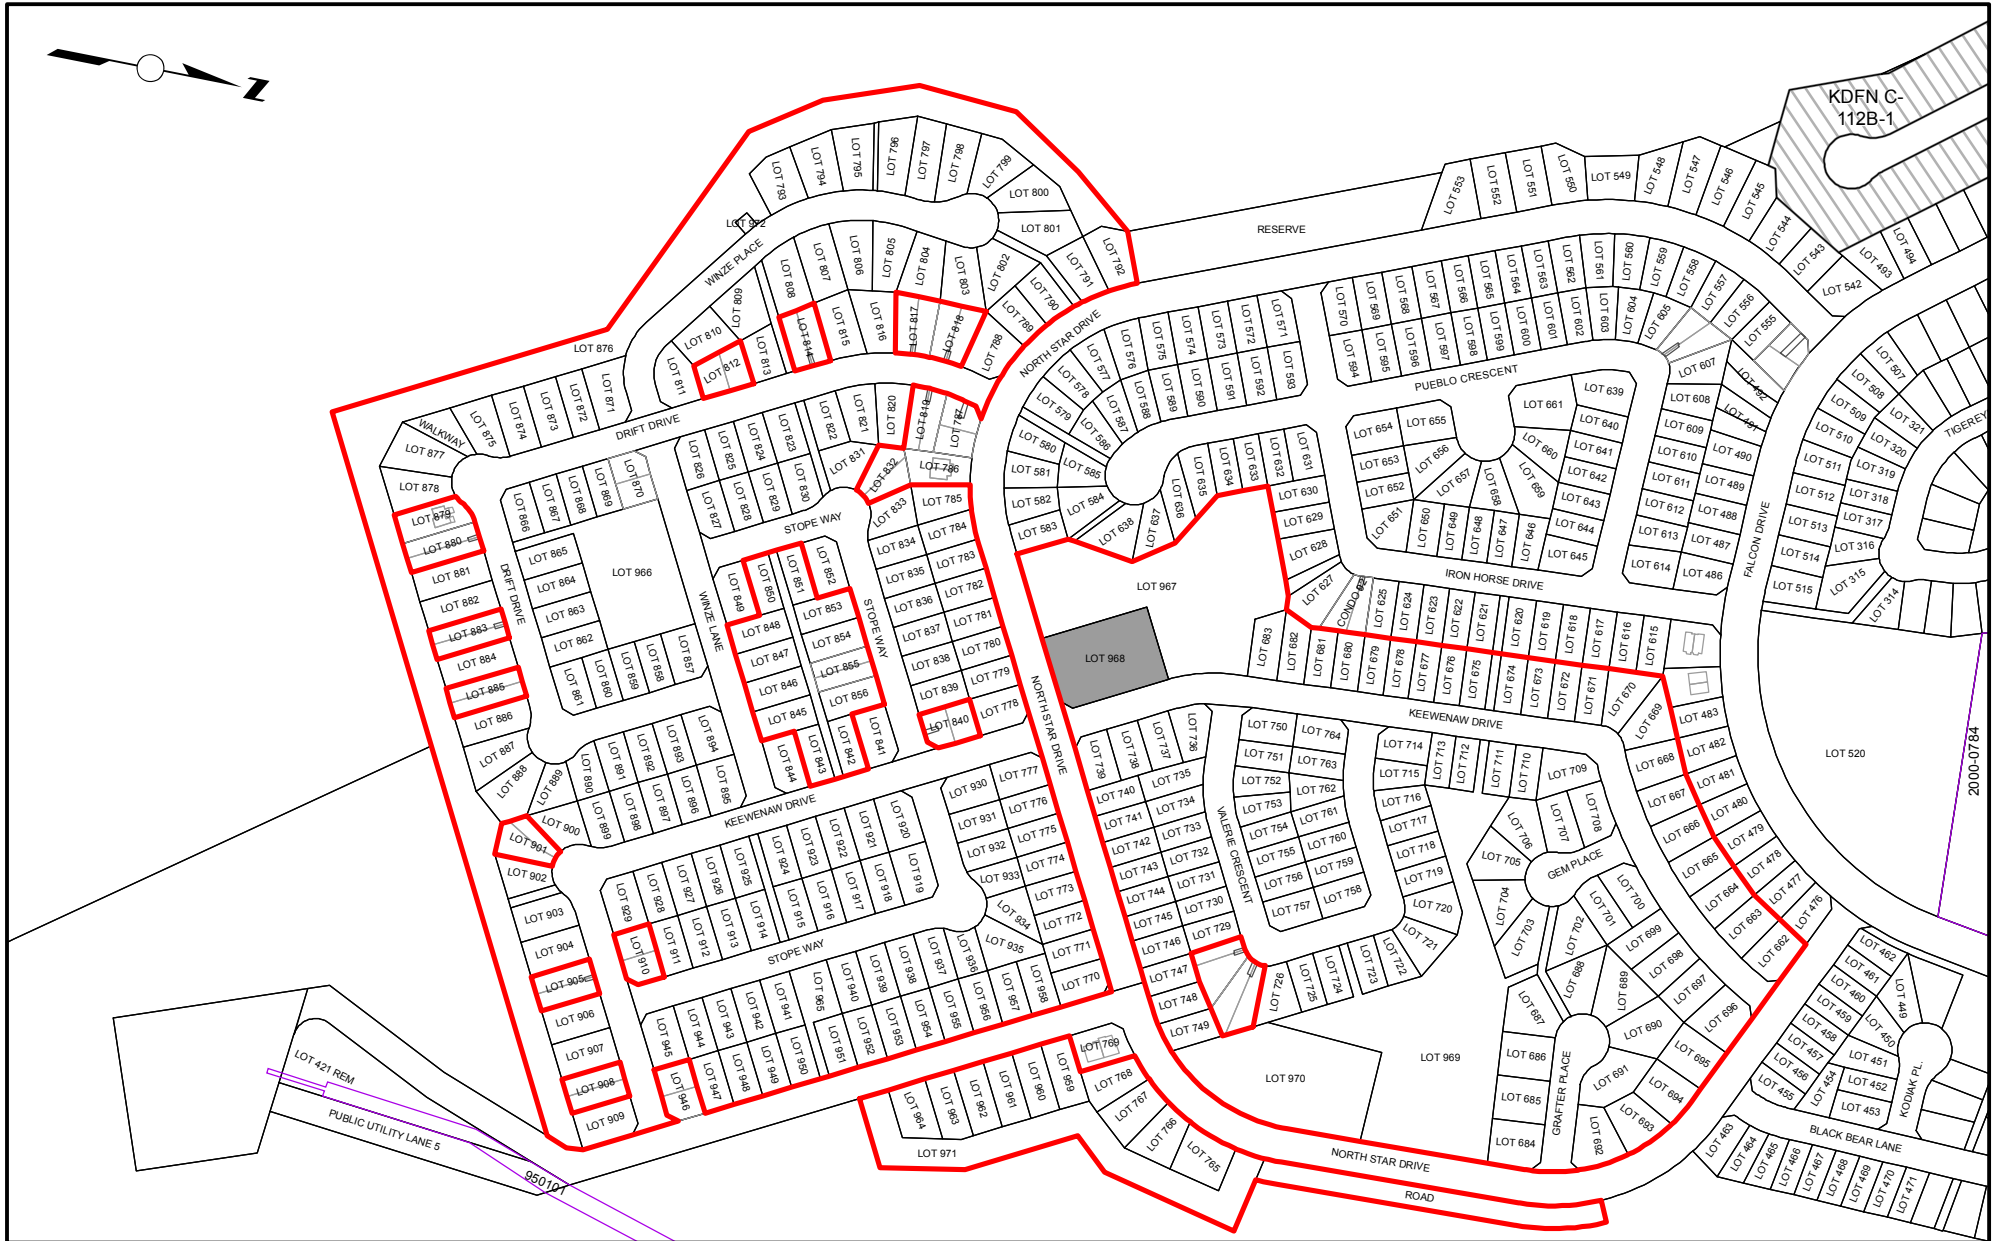

# Lots Available\*

# Whitehorse, Yukon Territory

- Available Lots
- LTO 2004-0087

\*Lot Availability subject to change.  
Map updated only as required.  
Last updated: June 30, 2009

**COPPER RIDGE**  
LAND TYPE: Commercial

The lots indicated here are only a graphical representation. For details regarding configuration, dimensions & size, please refer to the official legal survey plans.