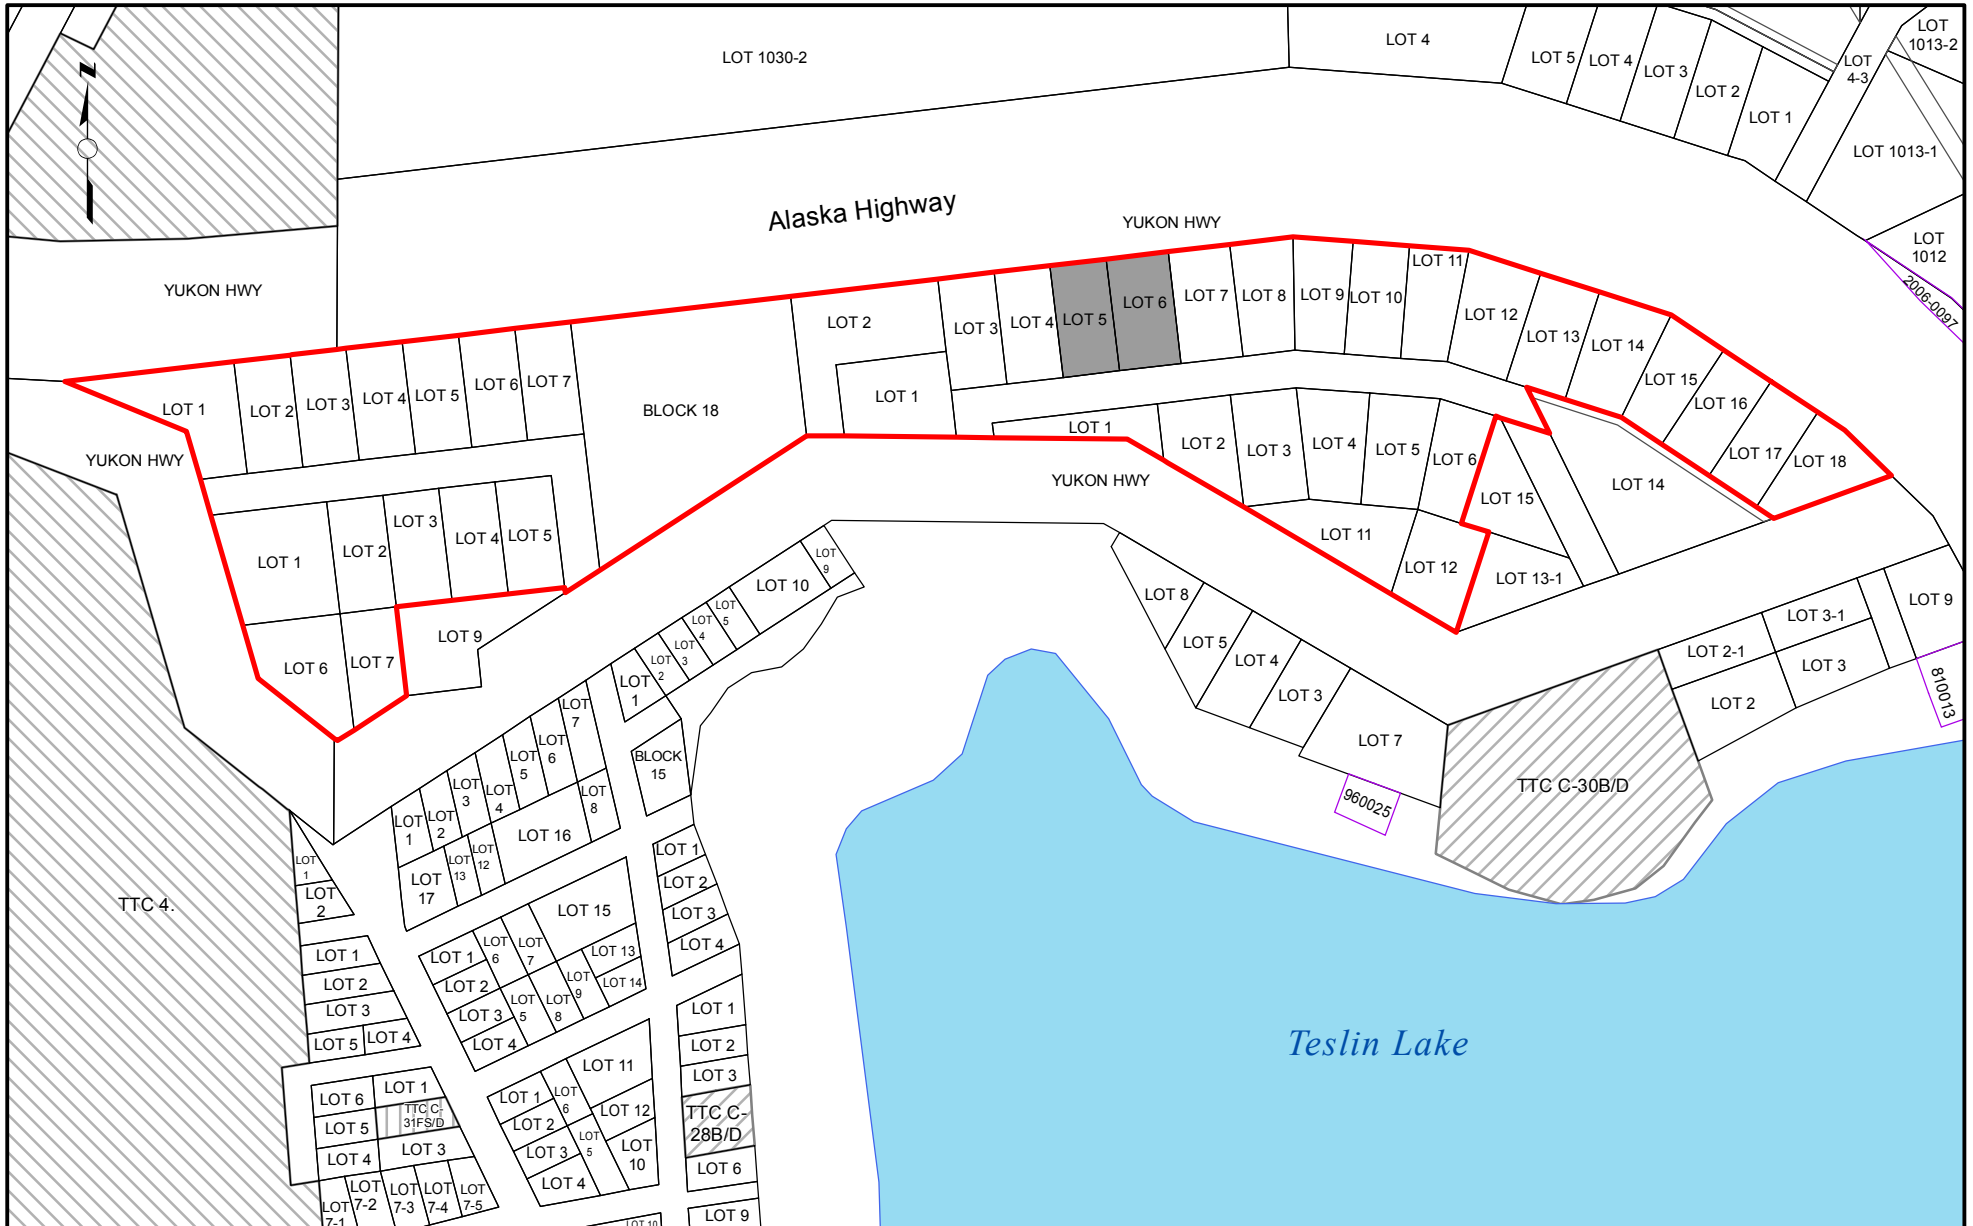

Lots Available *

Teslin, Yukon Territory

Available Lots
 LTO 22684

LAND TYPE: Commercial
*Lot Availability subject to change.
 Map updated only as required. Last updated: June 30, 2009

The lots indicated here are only a graphical representation. For details regarding configuration, dimensions & size, please refer to the official legal survey plans.