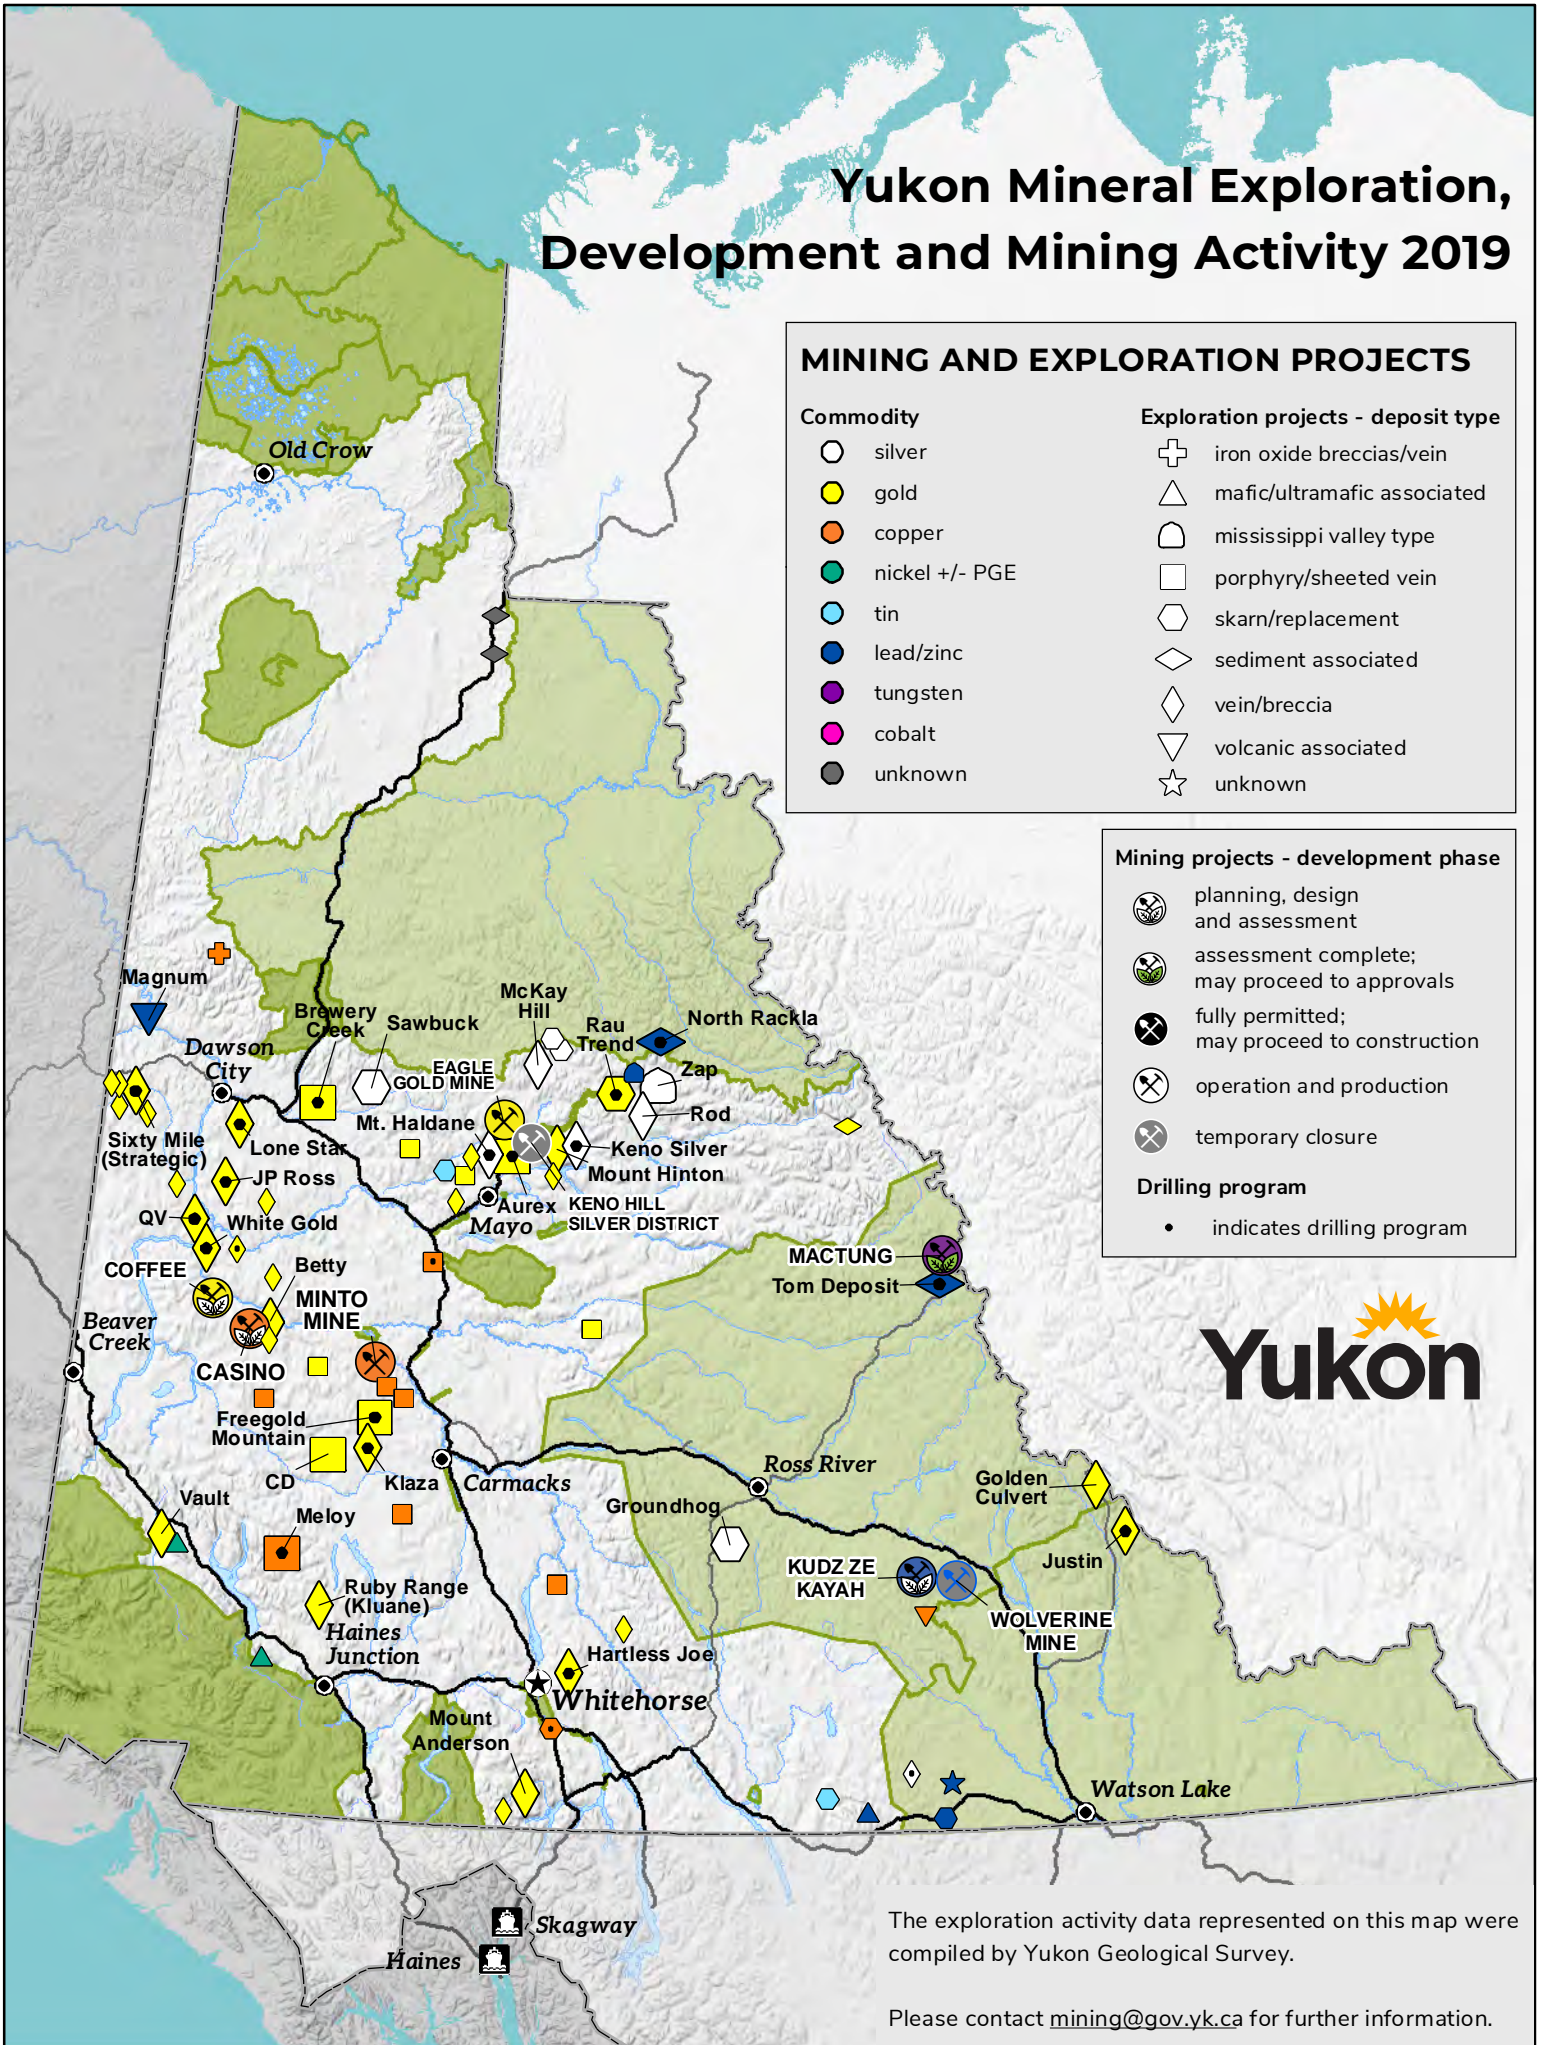

Yukon Mineral Exploration, Development and Mining Activity 2019

MINING AND EXPLORATION PROJECTS

Commodity

- silver
- gold
- copper
- nickel +/- PGE
- tin
- lead/zinc
- tungsten
- cobalt
- unknown

Exploration projects - deposit type

- ⊕ iron oxide breccias/vein
- △ mafic/ultramafic associated
- ◊ mississippi valley type
- porphyry/sheeted vein
- ⬡ skarn/replacement
- sediment associated
- vein/breccia
- ▽ volcanic associated
- ☆ unknown

Mining projects - development phase

- 🌱 planning, design and assessment
- 🌱 assessment complete; may proceed to approvals
- ⚙️ fully permitted; may proceed to construction
- ⚙️ operation and production
- ⚙️ temporary closure

Drilling program

- indicates drilling program

The exploration activity data represented on this map were compiled by Yukon Geological Survey.

Please contact mining@gov.yk.ca for further information.