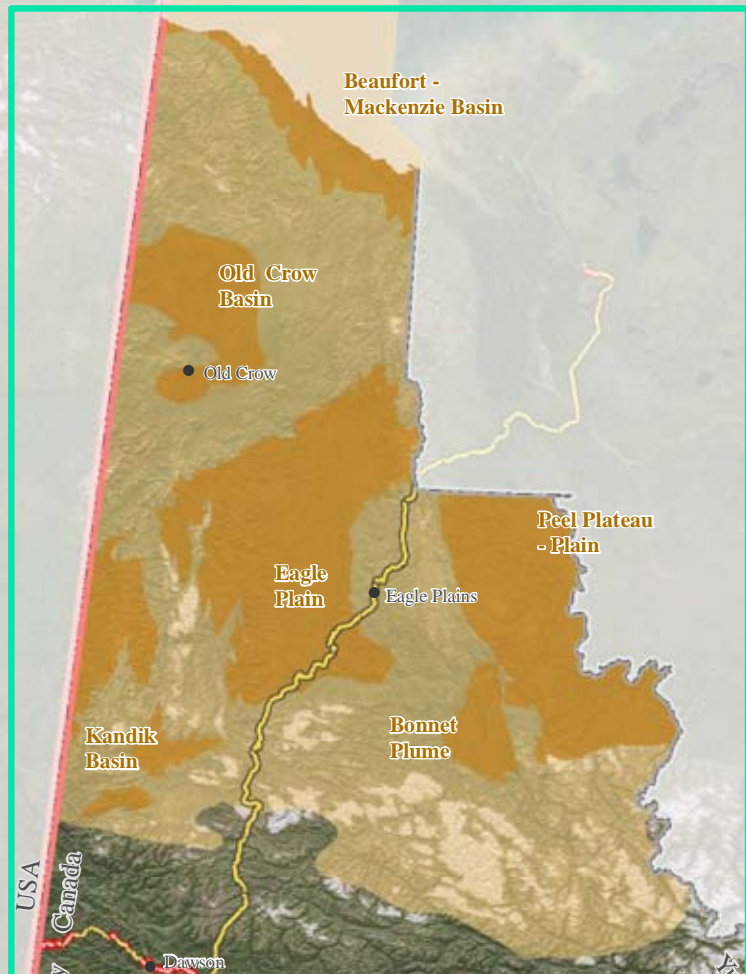

Yukon Oil and Gas Regions

North Yukon

Yukon Oil and Gas Regions

- North Yukon**
- Beaufort - Mackenzie Basin
- Old Crow Basin
- Eagle Plain
- Peel Plateau - Plain
- Bonnet Plume
- Kandik Basin
- Southeast Yukon**
- Liard Basin
- Whitehorse Trough**
- Whitehorse Trough

Extent of Sedimentary Rock

- Highway Hard Surface
- Highway Loose Surface

USA
Canada
Alaska
Yukon Territory

Northwest Territories
Yukon Territory

Southeast Yukon

Whitehorse Trough

British Columbia