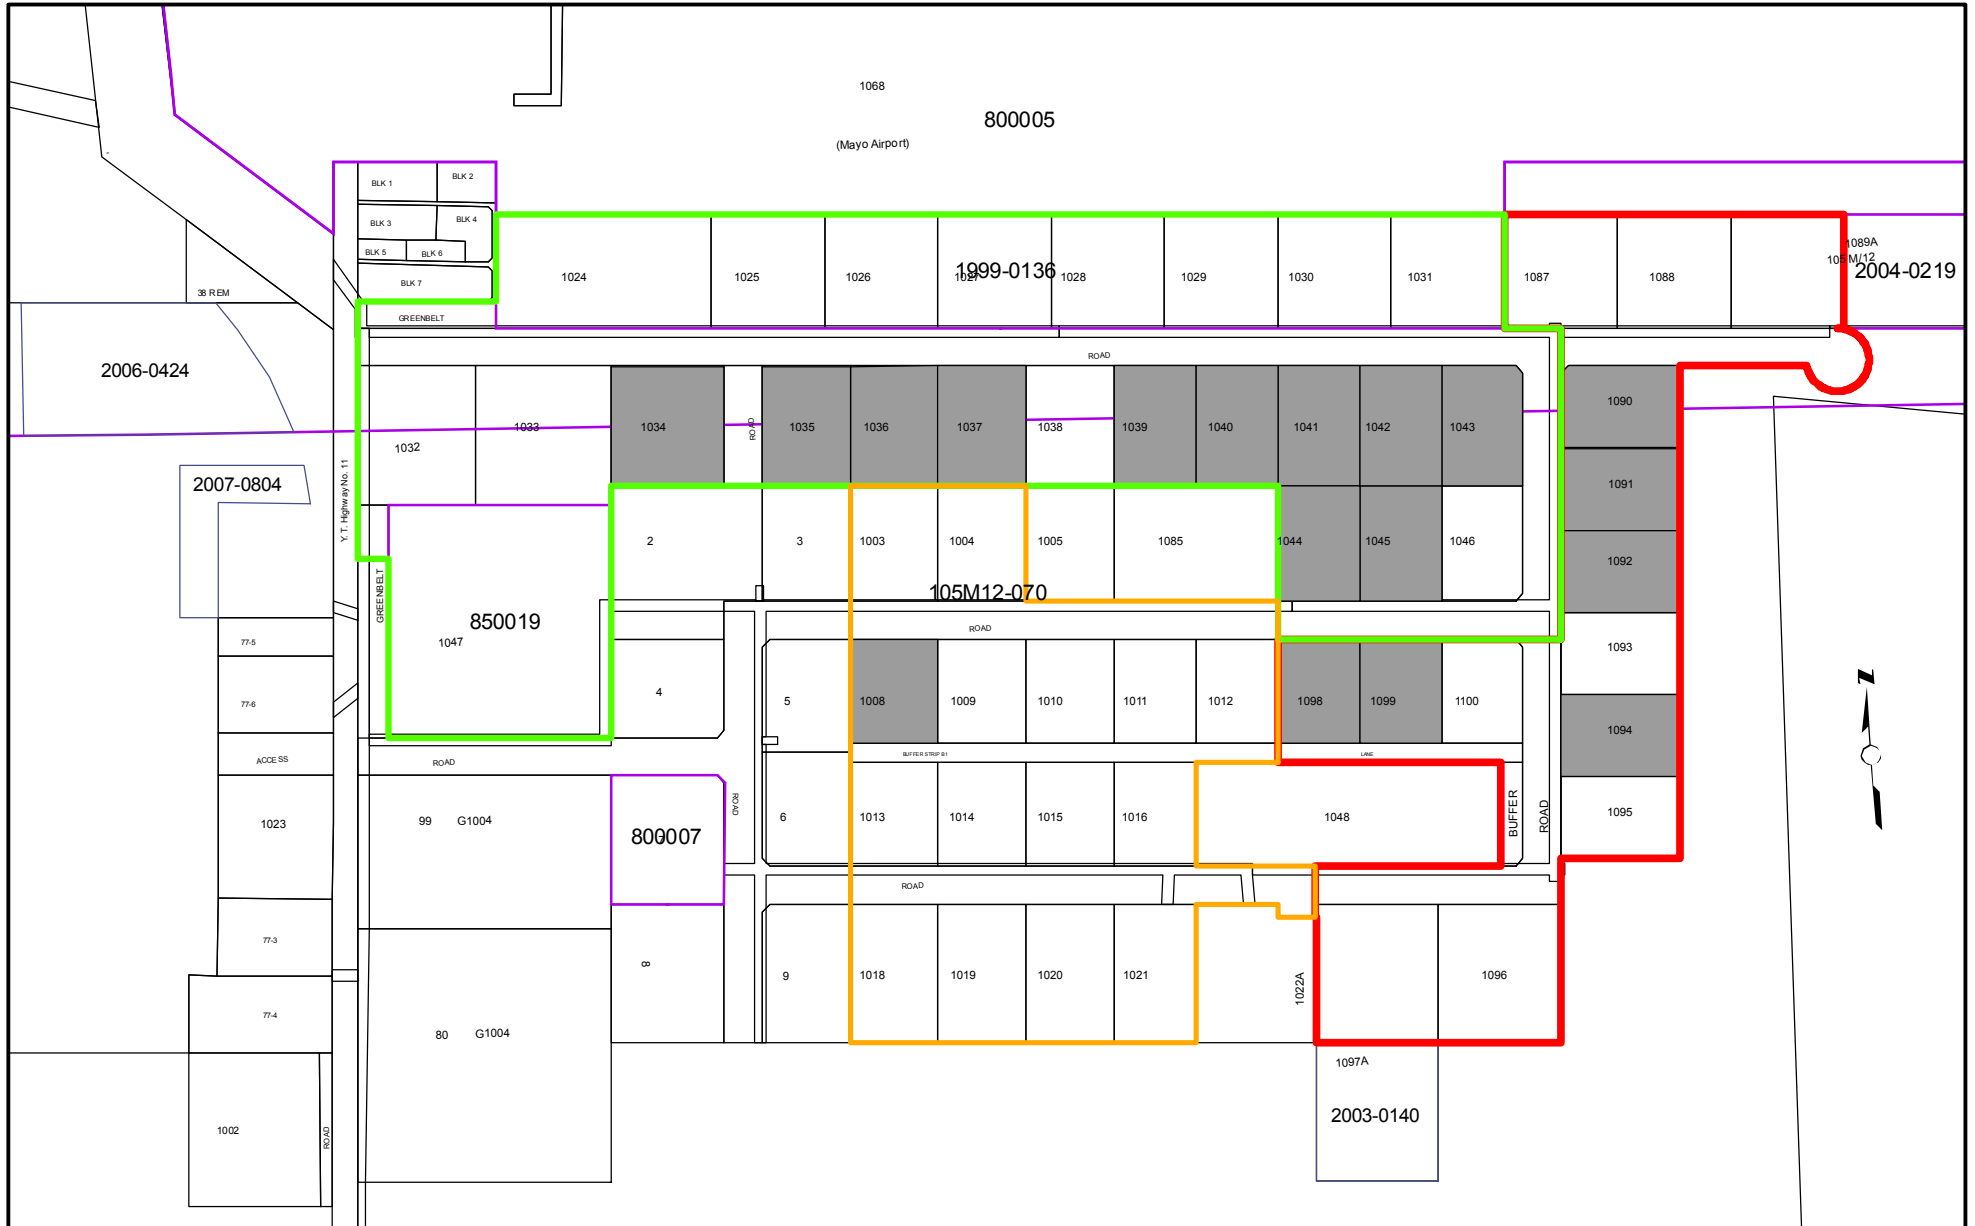

Lot Availability on April 30, 2008 *

Mayo, Yukon Territory

- Available Lots
- LTO 73139
- LTO 64596
- LTO 2003-0054

LAND TYPE: Country Residential

The lots indicated here are only a graphical representation. For details regarding configuration, dimensions & size, please refer to the official legal survey plans.

*Lot Availability subject to change