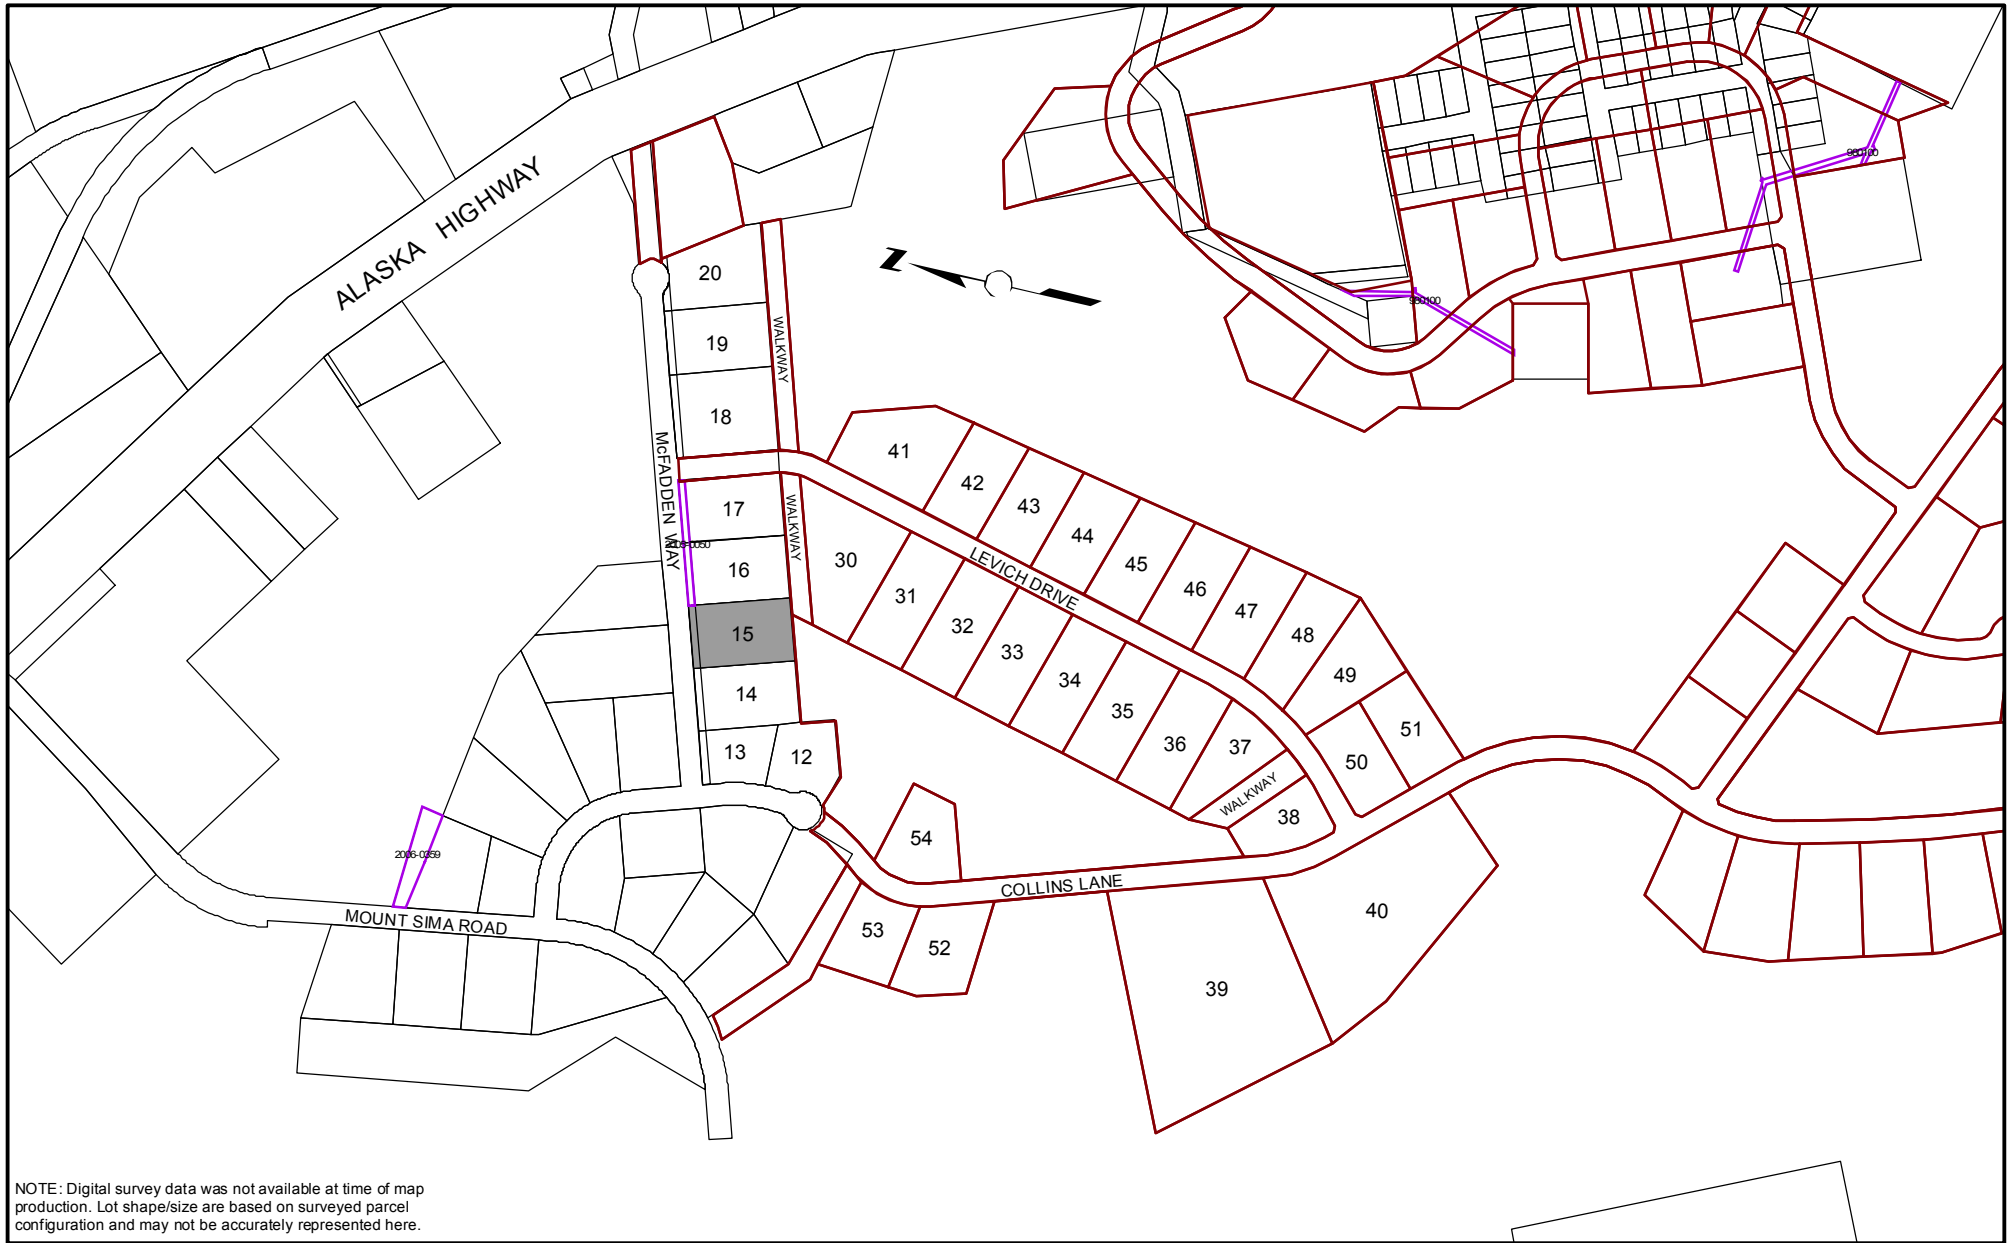

Lot Availability on April 30, 2008 * **Whitehorse, Yukon Territory**

Available Lots
 Whitehorse Copper Subdivision Preliminary Lot Lines
 *Lot Availability subject to change

MT. SIMA
LAND TYPE: Industrial

The lots indicated here are only a graphical representation. For details regarding configuration, dimensions & size, please refer to the official legal survey plans.