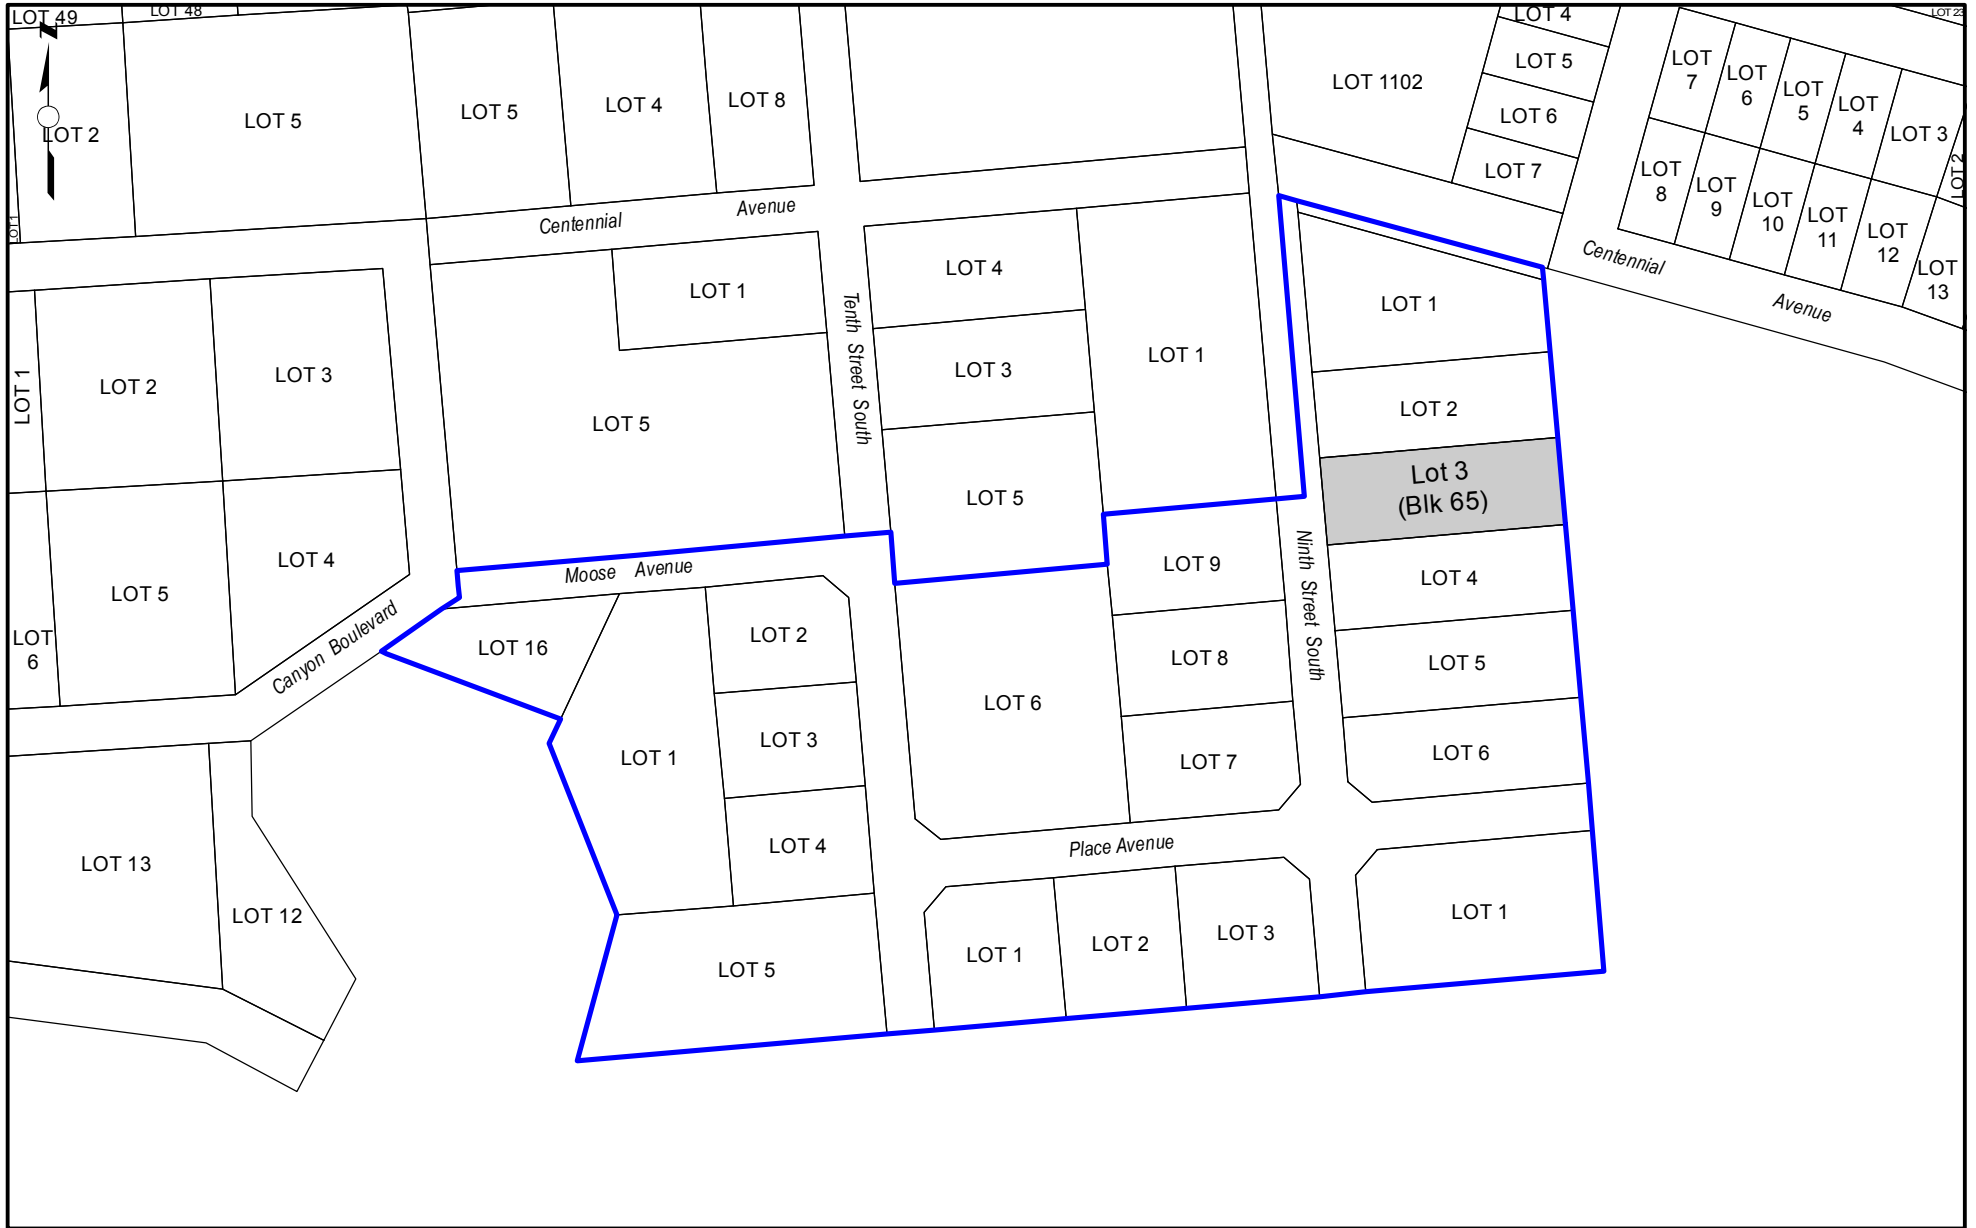

Lots Available* as of May 04, 2016

Watson Lake, Yukon Territory

Available Lots

98-114 LTO

LAND TYPE: Industrial

*Lot Availability subject to change. Map updated only as required.

The lots indicated here are only a graphical representation. For details regarding configuration, dimensions & size, please refer to the official legal survey plans.