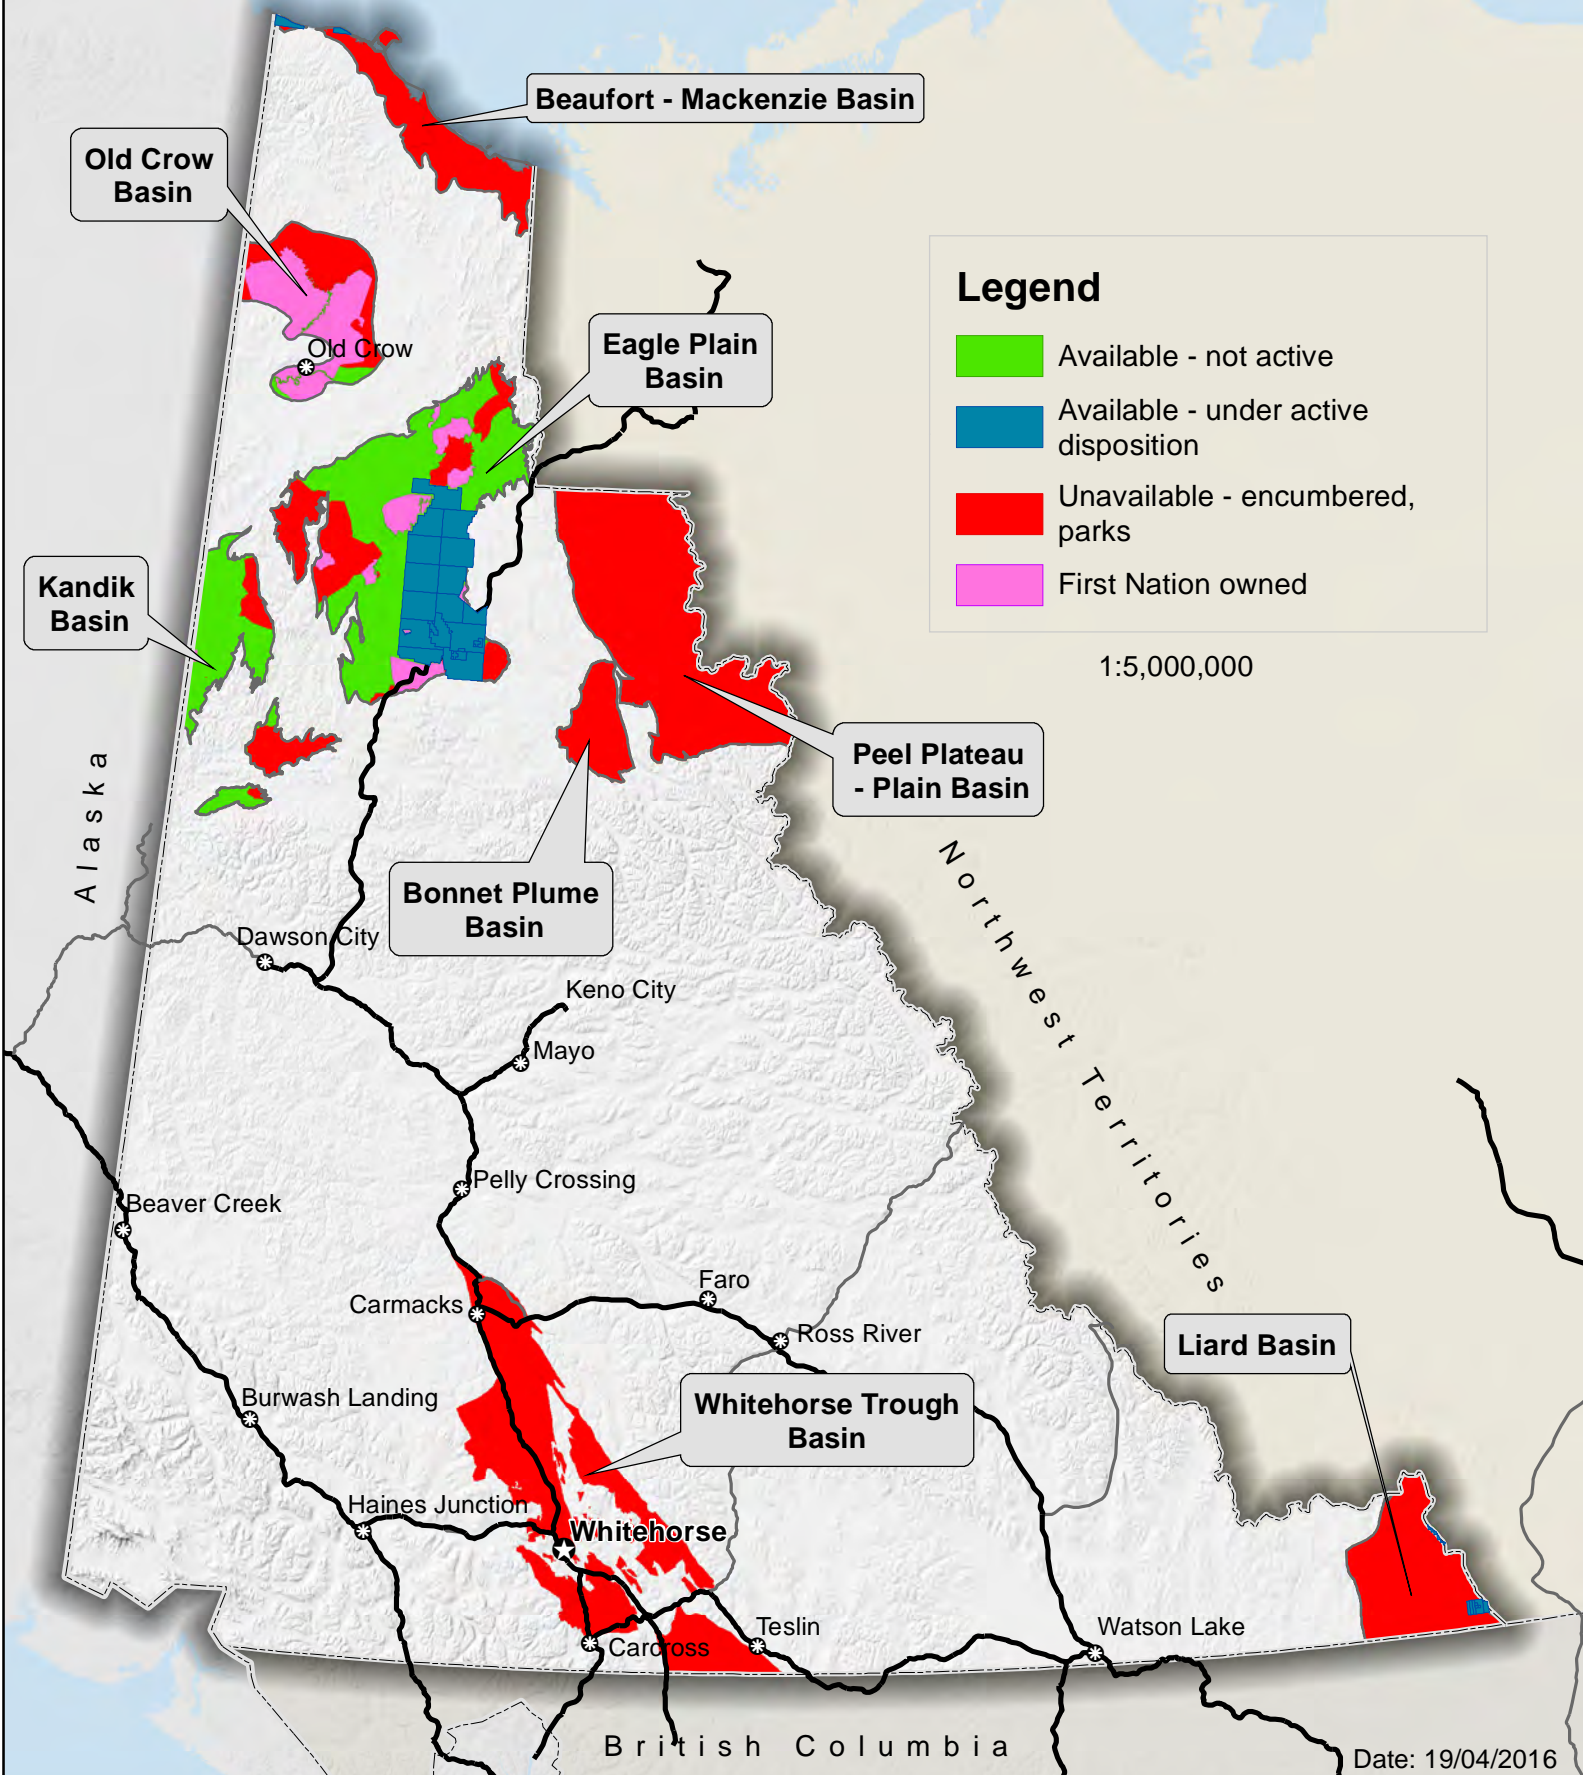

# AVAILABILITY OF LAND FOR OIL AND GAS EXPLORATION IN YUKON'S SEDIMENTARY BASINS

**Legend**

- Available - not active
- Available - under active disposition
- Unavailable - encumbered, parks
- First Nation owned

1:5,000,000